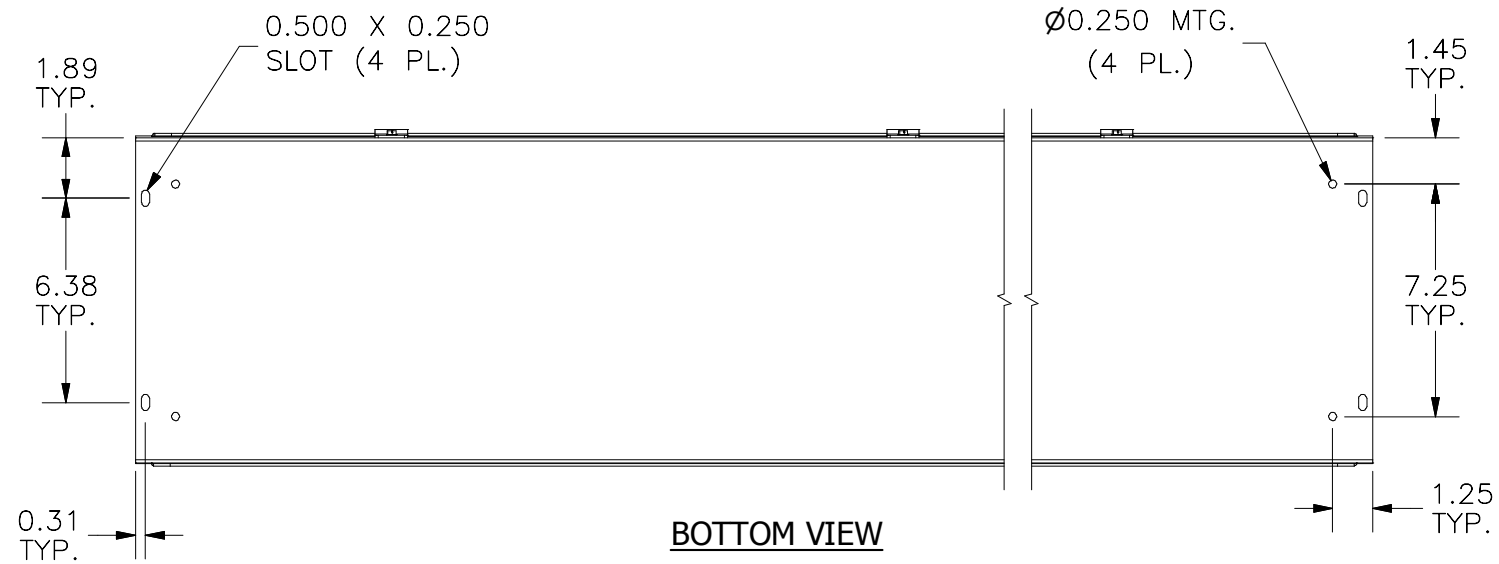

TOP VIEW

#10-32 X 3/8" SCREW,
SELF-TAPPING (6 PL.)

FRONT VIEW

RIGHT VIEW

BOTTOM VIEW

PART#: HS10108NK
(DATA SUBJECT TO CHANGE WITHOUT NOTICE)

THIS DRAWING IS PROPERTY OF HUBBELL INC. WIEGMANN
ALL INFORMATION IS PROPRIETARY AND NOT TO BE DUPLICATED