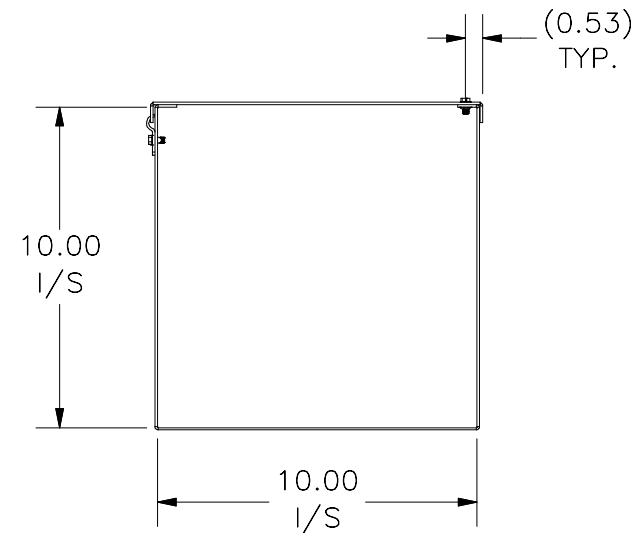

TOP VIEW

#10-32 X 3/8" SCREW,
SELF-TAPPING (6 PL.)

FRONT VIEW

RIGHT VIEW

BOTTOM VIEW

PART#: HS10108NK
(DATA SUBJECT TO CHANGE WITHOUT NOTICE)

THIS DRAWING IS PROPERTY OF HUBBELL INC. WIEGMANN
ALL INFORMATION IS PROPRIETARY AND NOT TO BE DUPLICATED