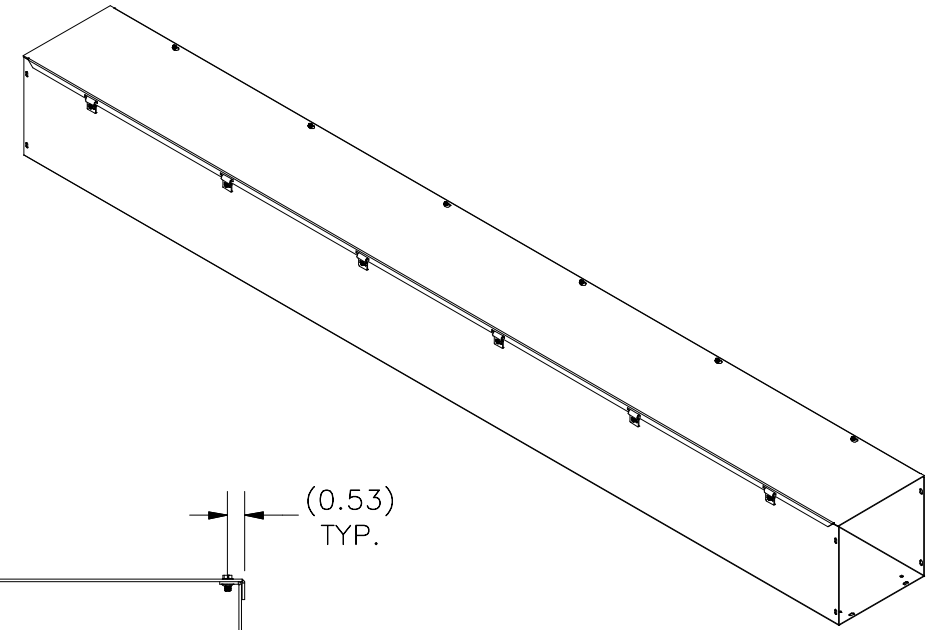

TOP VIEW

#10-32 X 3/8" SCREW,
SELF-TAPPING (6 PL.)

FRONT VIEW

RIGHT VIEW

BOTTOM VIEW

PART#: HS10108NK
(DATA SUBJECT TO CHANGE WITHOUT NOTICE)

THIS DRAWING IS PROPERTY OF HUBBELL INC. WIEGMANN
ALL INFORMATION IS PROPRIETARY AND NOT TO BE DUPLICATED