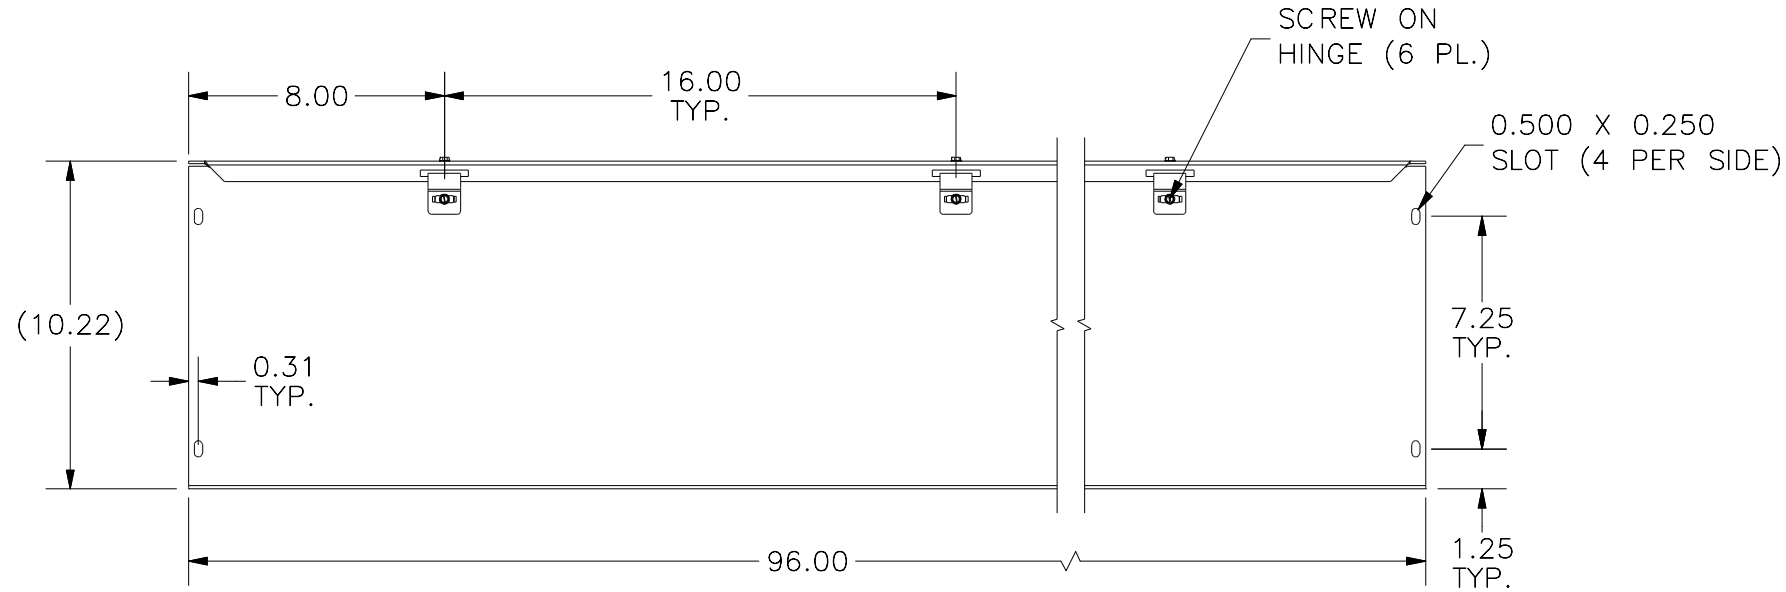

TOP VIEW

#10-32 X 3/8" SCREW,
SELF-TAPPING (6 PL.)

FRONT VIEW

RIGHT VIEW

BOTTOM VIEW

PART#: HS10108NK
(DATA SUBJECT TO CHANGE WITHOUT NOTICE)

THIS DRAWING IS PROPERTY OF HUBBELL INC. WIEGMANN
ALL INFORMATION IS PROPRIETARY AND NOT TO BE DUPLICATED