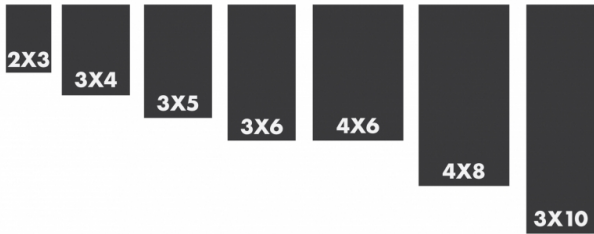

Low Profile Light Weight Chevron Floor Runner, 105

Product Images

SIZE AND DIMENSION

FEATURES AND BENEFITS

Low profile to perform in narrow clearance doorways.

Tightly looped carpet hides dirt and retains moisture.

Short Description

- Popular lighter-weight chevron high/low carpet design is attractive and functional as it scrapes debris from shoes regardless of traffic flow
- 18 ounces of needle-punched yarn per square yard
- Carpet made of 25% post industrial and consumer recycled content
- Low profile entrance mat to perform in narrow clearance doorways
- Vinyl backing ensures minimal buckling and mat movement

Specifications

Model No	105
Available Colors	Brown; Charcoal; Slate Blue
Overall Thickness	5/16
Roll Sizes	3'x 60'; 4'x 60'; 6'x 60'
Custom Lengths	3', 4' and 6' widths (up to 60' long)
Standard sizes	2'x 3'; 3'x 4'; 3'x 5'; 3'x 6'; 3'x 10'; 4'x 6'; 4'x 8'
Group	Entrance Matting
Environment	Indoor
Recommended Use	For placement inside entrances of schools, offices, shops
Special Remarks	This mat has more carpet per square yard than most look-alike competitive products
Surface	Chevron Pattern
Edges	Vinyl borders
Usage Intensity	Light traffic
Backing	Black vinyl (DOP free)
Process	Needle punched
Pile Weight Oz	18
Weight Lbs/sqft	0.75
Fire Rating US	Pass
REACH Compliant	Reach compliant (Registration, Evaluation, Authorization and Restriction of Chemicals).
Dust Control Rating	Better
Water Retention Rating	Better
Crush Resistance Rating	Better
Wear Resistance Rating	Better
Function Appearance Rating	Better

Product Options

Color:	Brown
	Charcoal
	Slate Blue
Dimensions:	2'x 3'
	3'x 4'
	3'x 5'
	3'x 6'
	3'x 10'
	3'x 60'
	3'x Specify Length
	4'x 6'
	4'x 8'
	4'x 60'
	4'x Specify Length
	6'x 60'
	6'x Specify Length