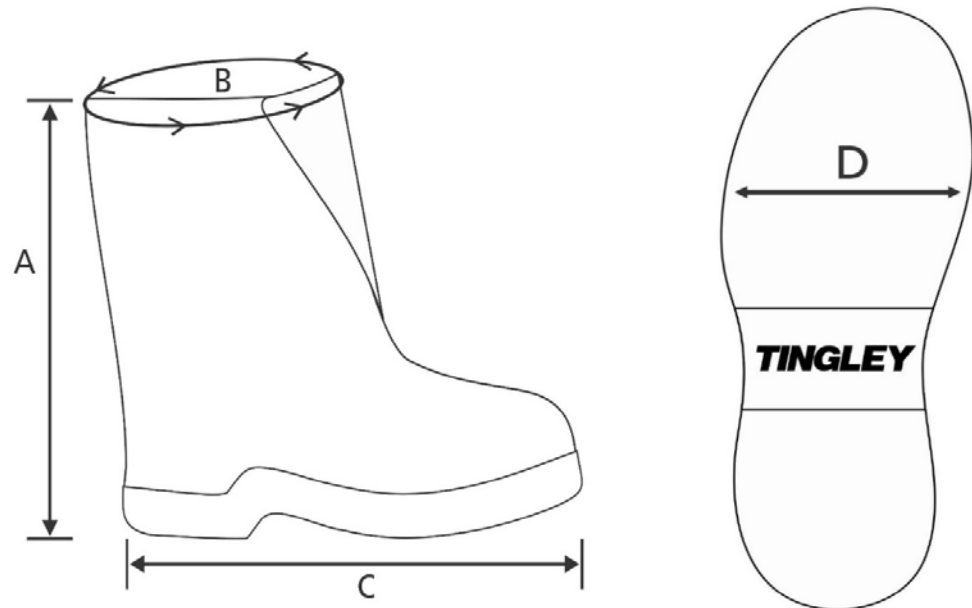

TINGLEY

est. 1896

Style #35141 Workbrutes® 14" Ht. Work Boot

A = Height (Outsole to Topline) B = Topline Circumference C = Length (Heel to Toe) D = Width (Outsole Ball) (All Dimensions are in inches)				
SIZE	A	B	C	D
S	14.0		12.2	
M	14.0		12.5	
L	14.0		12.8	
XL	14.0		14.0	
2X	14.0		14.0	