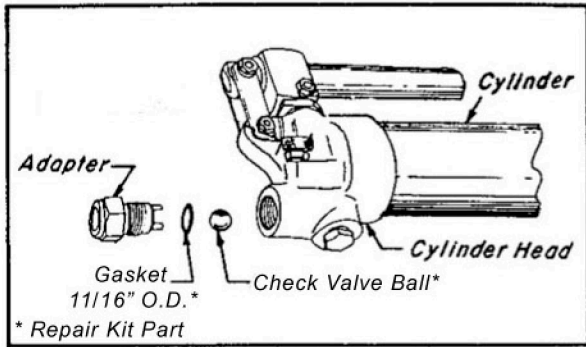

REPAIR KIT CONTENTS

394117		For 6268-2 and 6268-A Guns
Description		Qty.
Gasket, 11/16" O.D.		1
O - Ring, 3/8" O.D.		1
O - Ring, 9/16" O.D.		1
Ball, Check Valve, 7/16" Dia.		1
Gasket, 5/16" O.D.		1
Bushing and Washer Assembly		1
Gasket, 2" O.D. (Approx.)		1
Packing, .632 O.D.		1
Cup, Leather, 1-5/8" O.D.		1
Screw, Valve		1
Body, Valve		1

FOR FURTHER SERVICE, CONTACT YOUR LOCAL ALEMITE DISTRIBUTION CENTER

**ALEMITE LLC
167 ROWELAND DR. JOHNSON CITY, TN 37601**

FIGURE 3 Replacing Check Ball

FIGURE 4 Replacing Relief Valve

FIGURE 2 Replacing Cup Leather