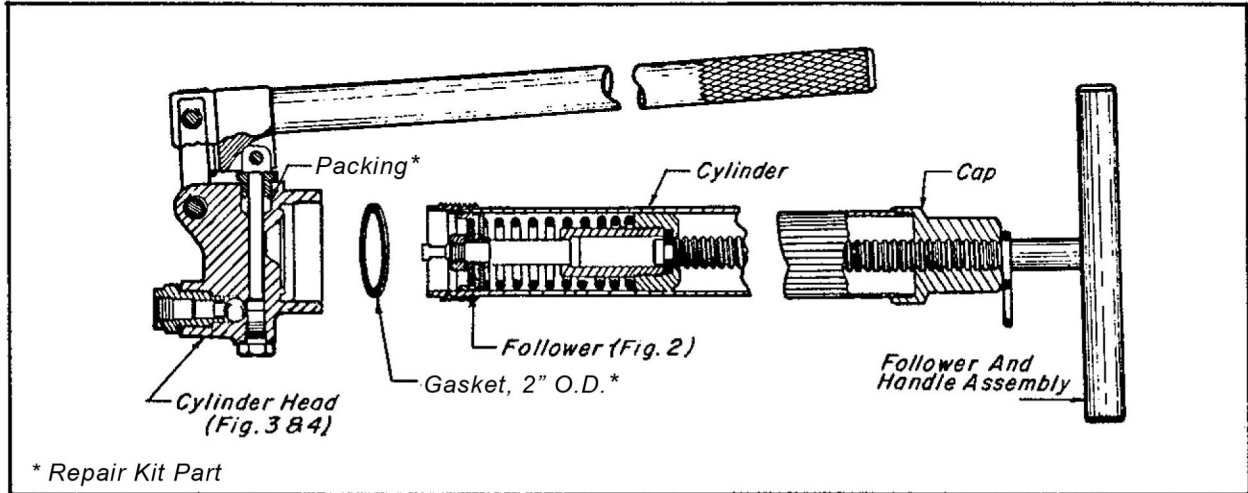

**SERVICE INSTRUCTIONS
MAJOR REPAIR KIT 394117
MODELS 6268-2 and 6268-A
HIGH PRESSURE LEVER GUNS**

394117

DESCRIPTION

This kit contains parts to service 6268-2 and 6268-A High Pressure Lever Guns.

FIGURE 1 6268-2 and 6268-A High Pressure Lever Guns

REPAIR KIT CONTENTS

394117		For 6268-2 and 6268-A Guns
Description		Qty.
Gasket, 11/16" O.D.		1
O - Ring, 3/8" O.D.		1
O - Ring, 9/16" O.D.		1
Ball, Check Valve, 7/16" Dia.		1
Gasket, 5/16" O.D.		1
Bushing and Washer Assembly		1
Gasket, 2" O.D. (Approx.)		1
Packing, .632 O.D.		1
Cup, Leather, 1-5/8" O.D.		1
Screw, Valve		1
Body, Valve		1