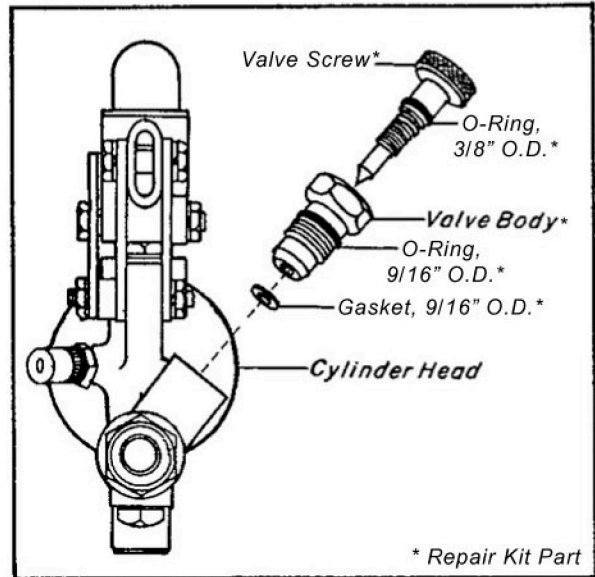

REPAIR KIT CONTENTS

394117		For 6268-2 and 6268-A Guns
Description		Qty.
Gasket, 11/16" O.D.		1
O - Ring, 3/8" O.D.		1
O - Ring, 9/16" O.D.		1
Ball, Check Valve, 7/16" Dia.		1
Gasket, 5/16" O.D.		1
Bushing and Washer Assembly		1
Gasket, 2" O.D. (Approx.)		1
Packing, .632 O.D.		1
Cup, Leather, 1-5/8" O.D.		1
Screw, Valve		1
Body, Valve		1

FOR FURTHER SERVICE, CONTACT YOUR LOCAL ALEMITE DISTRIBUTION CENTER

**ALEMITE LLC
167 ROWELAND DR. JOHNSON CITY, TN 37601**

FIGURE 3 Replacing Check Ball

FIGURE 4 Replacing Relief Valve

FIGURE 2 Replacing Cup Leather