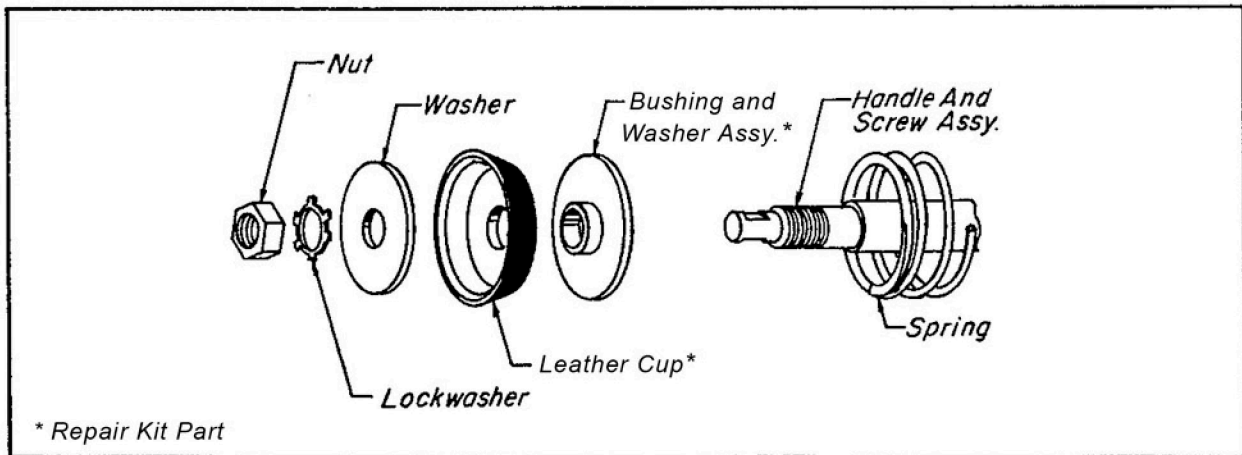

REPAIR KIT CONTENTS

394117		For 6268-2 and 6268-A Guns
Description		Qty.
Gasket, 11/16" O.D.		1
O - Ring, 3/8" O.D.		1
O - Ring, 9/16" O.D.		1
Ball, Check Valve, 7/16" Dia.		1
Gasket, 5/16" O.D.		1
Bushing and Washer Assembly		1
Gasket, 2" O.D. (Approx.)		1
Packing, .632 O.D.		1
Cup, Leather, 1-5/8" O.D.		1
Screw, Valve		1
Body, Valve		1

FOR FURTHER SERVICE, CONTACT YOUR LOCAL ALEMITE DISTRIBUTION CENTER

**ALEMITE LLC
167 ROWELAND DR. JOHNSON CITY, TN 37601**

FIGURE 3 Replacing Check Ball

FIGURE 4 Replacing Relief Valve

FIGURE 2 Replacing Cup Leather