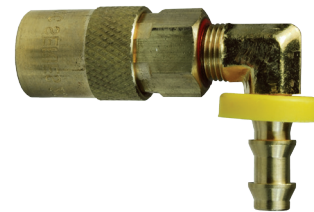

CM-Series Industrial Mold Interchange Unvalved Coupler 90° Hose Barb

Body Size	Hose ID	Brass	
		Part #	Price/E
1/4"	1/4"	2CM9S2-B-E	\$14.81
	5/16"	2CM9S2.5-B-E	14.81
	3/8"	2CM9S3-B-E	14.81
3/8"	3/8"	3CM9S3-B-E	19.76
	1/2"	3CM9S4-B-E	19.76
1/2"	1/2"	4CM9S4-B-E	46.93
	3/4"	4CM9S6-B-E	47.54

CM-Series Industrial Mold Interchange Valved Coupler 90° Hose Barb

Body Size	Hose ID	Brass	
		Part #	Price/E
1/4"	1/4"	2CM9S2-B	\$19.76
	5/16"	2CM9S2.5-B	19.76
	3/8"	2CM9S3-B	19.76
3/8"	3/8"	3CM9S3-B	24.94
	1/2"	3CM9S4-B	24.94

CM-Series Industrial Mold Interchange Unvalved Coupler 90° Push-Loc Barb

Body Size	Hose ID	Brass	
		Part #	Price/E
1/4"	1/4"	2CM9B2-B-E	\$15.81
	3/8"	2CM9B3-B-E	15.81
3/8"	3/8"	3CM9B3-B-E	21.78
	1/2"	3CM9B4-B-E	21.78
1/2"	1/2"	4CM9B4-B-E	39.96
	3/4"	4CM9B6-B-E	39.96

CM-Series Industrial Mold Interchange Valved Coupler 90° Push-Loc Barb

Body Size	Hose ID	Brass	
		Part #	Price/E
1/4"	1/4"	2CM9B2-B	\$20.44
	3/8"	2CM9B3-B	20.44
3/8"	3/8"	3CM9B3-B	29.63
	1/2"	3CM9B4-B	29.63