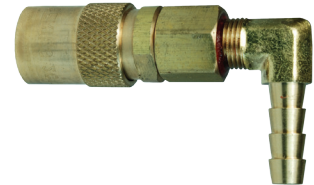

CM-Series Industrial Mold Interchange Unvalved Coupler 90° Hose Barb

Body Size	Hose ID	Brass	
		Part #	Price/E
1/4"	1/4"	2CM9S2-B-E	\$14.81
	5/16"	2CM9S2.5-B-E	14.81
	3/8"	2CM9S3-B-E	14.81
3/8"	3/8"	3CM9S3-B-E	19.76
	1/2"	3CM9S4-B-E	19.76
1/2"	1/2"	4CM9S4-B-E	46.93
	3/4"	4CM9S6-B-E	47.54

CM-Series Industrial Mold Interchange Valved Coupler 90° Hose Barb

Body Size	Hose ID	Brass	
		Part #	Price/E
1/4"	1/4"	2CM9S2-B	\$19.76
	5/16"	2CM9S2.5-B	19.76
	3/8"	2CM9S3-B	19.76
3/8"	3/8"	3CM9S3-B	24.94
	1/2"	3CM9S4-B	24.94

CM-Series Industrial Mold Interchange Unvalved Coupler 90° Push-Loc Barb

Body Size	Hose ID	Brass	
		Part #	Price/E
1/4"	1/4"	2CM9B2-B-E	\$15.81
	3/8"	2CM9B3-B-E	15.81
3/8"	3/8"	3CM9B3-B-E	21.78
	1/2"	3CM9B4-B-E	21.78
1/2"	1/2"	4CM9B4-B-E	39.96
	3/4"	4CM9B6-B-E	39.96

CM-Series Industrial Mold Interchange Valved Coupler 90° Push-Loc Barb

Body Size	Hose ID	Brass	
		Part #	Price/E
1/4"	1/4"	2CM9B2-B	\$20.44
	3/8"	2CM9B3-B	20.44
3/8"	3/8"	3CM9B3-B	29.63
	1/2"	3CM9B4-B	29.63