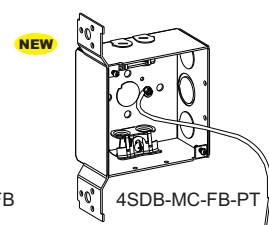

4SDB-MC-FB-PT

Metal Stud Bracket Features:

- U.S. Patent No.: 8,262,043
- Metal Stud (MS) Bracket engages on either side of metal stud
- *Model Revised Feb. 2008