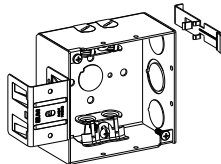

Boxes with Pigtail Features:

- 7" Solid Cu. #12AWG Pigtail pre-assembled with Ground Emboss and 10-32 Ground Screw

4SDB-MC-MS*