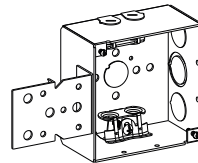

4" SQUARE (4S) DEEP BOXES

WELDED

2-1/8" DEEP

30.3 Cu. In.

WITH NON-METALLIC (NM)
SHEATHED CABLE CLAMPS

Cat. No.	Bracket & Setback	Knockouts		Std. Pkg.
		Sides	Bottom	
4SDB-NM	-	4 - 1/2", 2-MKO, 4-Loom	1 - 1/2"	24
4SDB-NM-B	B, Flush	2 - 1/2", 1-MKO, 4-Loom	1 - 1/2"	24
4SDB-NM-FB	FB, Flush	2 - 1/2", 1-MKO, 4-Loom	1 - 1/2"	24
4SDB-NM-WB	WB, Flush	2 - 1/2", 1-MKO, 4-Loom	1 - 1/2"	24

4" SQUARE (4S) DEEP BOXES

WELDED

2-1/8" DEEP

30.3 Cu. In.

WITH METAL CLAD (BX/MC)
CABLE CLAMPS

BX/MC Clamp Features:

- All MC series boxes are suitable for use with MCAP™-Aluminum
- MCAP is a trademark of Southwire Company

Cat. No.	Bracket & Setback	Knockouts		Std. Pkg.
		Sides	Bottom	
4SDB-MC	-	4 - 1/2", 2-MKO, 4-Loom	1 - 1/2"	24
4SDB-MC-B	B, Flush	2 - 1/2", 1-MKO, 4-Loom	1 - 1/2"	24
4SDB-MC-FB	FB, Flush	2 - 1/2", 1-MKO, 4-Loom	1 - 1/2"	24
4SDB-MC-FB-PT NEW	FB, Flush	2 - 1/2", 1-MKO, 4-Loom	1 - 1/2"	24
4SDB-MC-MS*	MS, Self-Gripping	2 - 1/2", 1-MKO, 4-Loom	1 - 1/2"	24
4SDB-MC-MS-PT*	MS, Self-Gripping	2 - 1/2", 1-MKO, 4-Loom	1 - 1/2"	24
4SDB-MC-WB	WB, Flush	2 - 1/2", 1-MKO, 4-Loom	1 - 1/2"	24

4SDB-MC-B

Metal Stud Bracket Features:

- U.S. Patent No.: 8,262,043
- Metal Stud (MS) Bracket engages on either side of metal stud
- *Model Revised Feb. 2008

Boxes with Pigtail Features:

- 7" Solid Cu. #12AWG Pigtail pre-assembled with Ground Emboss and 10-32 Ground Screw

4" SQUARE (4S) EXTRA DEEP BOXES

WELDED

3-1/2" DEEP

46.0 Cu. In.

Cat. No.	Bracket & Setback	Knockouts		Std. Pkg.
		Sides	Bottom	
4SEDB-CKO	-	12 - CKO	4 - CKO	24
4SEDB-CKO-FB	FB, 1/2" thru 1-1/4"	10 - CKO	4 - CKO	10

- **600V** MKO's and CKO's suitable for bonding without any additional bonding means up to 600V
- Acceptable for use in 2-hour rated walls
- Visit www.ul.com or QCIT Guide on page W1 for more information

File E227970