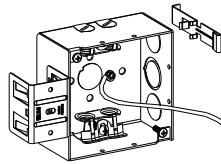

### Metal Stud Bracket Features:

- U.S. Patent No.: 8,262,043
- Metal Stud (MS) Bracket engages on either side of metal stud
- \*Model Revised Feb. 2008

### Boxes with Pigtail Features:

- 7" Solid Cu. #12AWG Pigtail pre-assembled with Ground Emboss and 10-32 Ground Screw

4SDB-MC-MS\*

4SDB-MC-MS-PT\*

4SDB-MC-WB