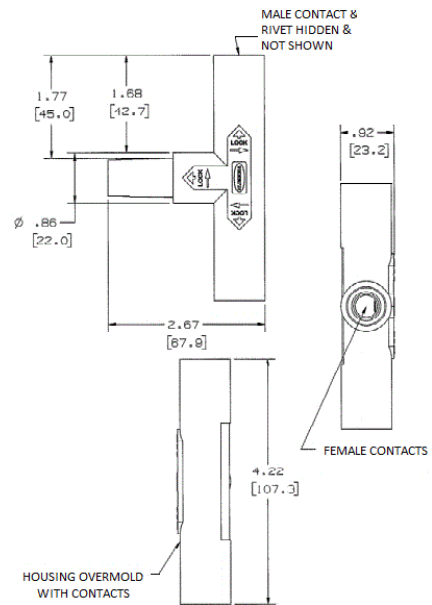

Single Pole Devices and Temporary Power
Series 15 - 150 Ampere, 600V AC/250V DC
Tees

HUBBELL

Ordering Information

Description	Device Color	UPC	Catalog Number
Paralleling Tee, Female-Male-Male, 150A, 600V AC/250V DC device	Blue	783585458588	HBL15PTBL

Standards

UL and cUL Listed
UL Enclosure Types 3R, 4X, 12
National Electric Code (NEC), ANSI/NFPA 70

Online Resources

Customer Use Drawing
eCatalog
Installation Instructions

Dimensions in Inches (mm)

Hubbell Wiring Device-Kellems • Hubbell Incorporated (Delaware) • 40 Waterview Drive • Shelton, CT 06484