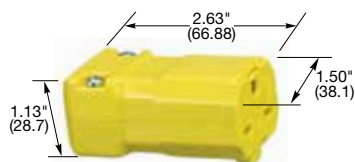

HBL5666C

HBL5669C

HBL5666CA

HBL5666VY

HBL5669VY

HBL5678C

Dimensions in Inches (mm)

Plugs

Description	Cord Diameter	Catalog Number	
Insulgrip® Plug, black and white nylon.	.230"-.720" (5.8-18.3)	HBL5666C	HBL5466C
Insulgrip® Plug, corrosion resistant, yellow nylon.	.230"-.720" (5.8-18.3)	HBL566CM66C	HBL546CM66C
8-Position Insulgrip® Angle Plug, black and white nylon.	.325"-.655" (8.3-16.6)	HBL5666CA	HBL5466CA
Valise® Plug, yellow nylon.	.220"-.660" (5.6-16.8)	HBL5666VY	HBL5464VY

Connector Bodies

Description	Cord Diameter	Catalog Number	
Insulgrip® Connector Body, black and white nylon, multiple drive screws.	.230"-.720" (5.8-18.3)	HBL5669C	HBL5469C
Valise® Connector Body, yellow nylon.	.220"-.660" (5.6-16.8)	HBL5669VY	HBL5469VY