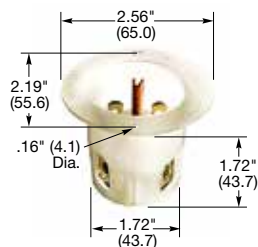

HBL5666C

HBL5669C

HBL5666CA

HBL5666VY

HBL5669VY

HBL5678C

Dimensions in Inches (mm)

Plugs

Description	Cord Diameter	Catalog Number	
Insulgrip® Plug, black and white nylon.	.230"-.720" (5.8-18.3)	HBL5666C	HBL5466C
Insulgrip® Plug, corrosion resistant, yellow nylon.	.230"-.720" (5.8-18.3)	HBL566CM66C	HBL546CM66C
8-Position Insulgrip® Angle Plug, black and white nylon.	.325"-.655" (8.3-16.6)	HBL5666CA	HBL5466CA
Valise® Plug, yellow nylon.	.220"-.660" (5.6-16.8)	HBL5666VY	HBL5464VY

Connector Bodies

Description	Cord Diameter	Catalog Number	
Insulgrip® Connector Body, black and white nylon, multiple drive screws.	.230"-.720" (5.8-18.3)	HBL5669C	HBL5469C
Valise® Connector Body, yellow nylon.	.220"-.660" (5.6-16.8)	HBL5669VY	HBL5469VY

For quick visual identification of circuits or configurations.

Colored Cord Clamps*

Description	Color	Catalog Number
For use with 15A and 20A, 2 pole/3 wire, insulgrip plugs and connectors with cord diameter range of .230"-.720" (5.8-18.3) only.	Blue	HBLCORDCLAMPBL
	Green	HBLCORDCLAMPGN
	Orange	HBLCORDCLAMPOR
	Purple	HBLCORDCLAMPPP
	Red	HBLCORDCLAMP R
	Yellow	HBLCORDCLAMPY