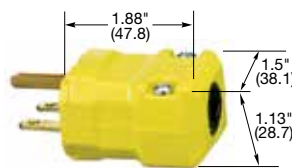

HBL5666C

HBL5669C

HBL5666CA

HBL5666VY

HBL5669VY

HBL5678C

Dimensions in Inches (mm)

Plugs

Description	Cord Diameter	Catalog Number	
Insulgrip® Plug, black and white nylon.	.230"-.720" (5.8-18.3)	HBL5666C	HBL5466C
Insulgrip® Plug, corrosion resistant, yellow nylon.	.230"-.720" (5.8-18.3)	HBL566CM66C	HBL546CM66C
8-Position Insulgrip® Angle Plug, black and white nylon.	.325"-.655" (8.3-16.6)	HBL5666CA	HBL5466CA
Valise® Plug, yellow nylon.	.220"-.660" (5.6-16.8)	HBL5666VY	HBL5464VY

Connector Bodies

Description	Cord Diameter	Catalog Number	
Insulgrip® Connector Body, black and white nylon, multiple drive screws.	.230"-.720" (5.8-18.3)	HBL5669C	HBL5469C
Valise® Connector Body, yellow nylon.	.220"-.660" (5.6-16.8)	HBL5669VY	HBL5469VY

For quick visual identification of circuits or configurations.

Colored Cord Clamps*

Description	Color	Catalog Number
For use with 15A and 20A, 2 pole/3 wire, insulgrip plugs and connectors with cord diameter range of .230"-.720" (5.8-18.3) only.	Blue	HBLCORDCLAMPBL
	Green	HBLCORDCLAMPGN
	Orange	HBLCORDCLAMPOR
	Purple	HBLCORDCLAMPPP
	Red	HBLCORDCLAMP R
	Yellow	HBLCORDCLAMPY