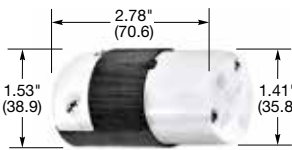

HBL5666C

HBL5669C

HBL5666CA

HBL5666VY

HBL5669VY

HBL5678C

Dimensions in Inches (mm)

Plugs

Description	Cord Diameter	Catalog Number	
Insulgrip® Plug, black and white nylon.	.230"-.720" (5.8-18.3)	HBL5666C	HBL5466C
Insulgrip® Plug, corrosion resistant, yellow nylon.	.230"-.720" (5.8-18.3)	HBL566CM66C	HBL546CM66C
8-Position Insulgrip® Angle Plug, black and white nylon.	.325"-.655" (8.3-16.6)	HBL5666CA	HBL5466CA
Valise® Plug, yellow nylon.	.220"-.660" (5.6-16.8)	HBL5666VY	HBL5464VY

Connector Bodies

Description	Cord Diameter	Catalog Number	
Insulgrip® Connector Body, black and white nylon, multiple drive screws.	.230"-.720" (5.8-18.3)	HBL5669C	HBL5469C
Valise® Connector Body, yellow nylon.	.220"-.660" (5.6-16.8)	HBL5669VY	HBL5469VY

For quick visual identification of circuits or configurations.

Colored Cord Clamps*

Description	Color	Catalog Number
For use with 15A and 20A, 2 pole/3 wire, insulgrip plugs and connectors with cord diameter range of .230"-.720" (5.8-18.3) only.	Blue	HBLCORDCLAMPBL
	Green	HBLCORDCLAMPGN
	Orange	HBLCORDCLAMPOR
	Purple	HBLCORDCLAMPPP
	Red	HBLCORDCLAMP R
	Yellow	HBLCORDCLAMPY