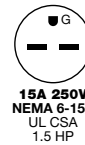

HBL5666C

HBL5669C

HBL5666CA

HBL5666VY

HBL5669VY

HBL5678C

Dimensions in Inches (mm)

Plugs

Description	Cord Diameter	Catalog Number	
Insulgrip® Plug, black and white nylon.	.230"-.720" (5.8-18.3)	HBL5666C	HBL5466C
Insulgrip® Plug, corrosion resistant, yellow nylon.	.230"-.720" (5.8-18.3)	HBL566CM66C	HBL546CM66C
8-Position Insulgrip® Angle Plug, black and white nylon.	.325"-.655" (8.3-16.6)	HBL5666CA	HBL5466CA
Valise® Plug, yellow nylon.	.220"-.660" (5.6-16.8)	HBL5666VY	HBL5464VY

Connector Bodies

Description	Cord Diameter	Catalog Number	
Insulgrip® Connector Body, black and white nylon, multiple drive screws.	.230"-.720" (5.8-18.3)	HBL5669C	HBL5469C
Valise® Connector Body, yellow nylon.	.220"-.660" (5.6-16.8)	HBL5669VY	HBL5469VY