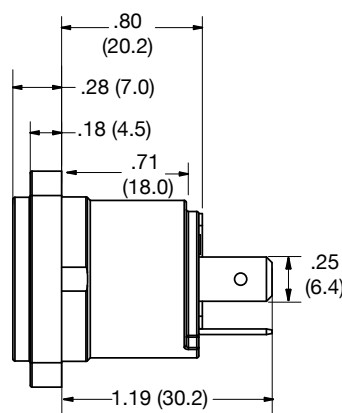

## Accessories

Description	Catalog Number
Panel Mount Retainer Plate	<b>HBLMPRP</b>
Panel Mount M3x.5 Screw, 8mm Long	<b>HBLPMSC</b>

## Certifications

UL Recognized component for USA and Canada

Not for make or break under load.

**HBLCPIBL,  
HBLCPOGY**

**HBLPMIBL,  
HBLPMOgy**

**HBLPMIDBL,  
HBLPMODGY**

**HBLPMIBL, HBLPMOgy  
HBLPMIDBL, HBLPMODGY**