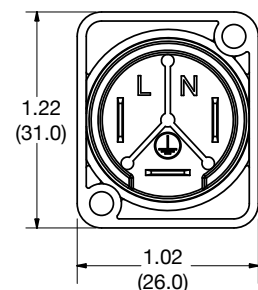

## Accessories

Description	Catalog Number
Panel Mount Retainer Plate	<b>HBLMPRP</b>
Panel Mount M3x.5 Screw, 8mm Long	<b>HBLPMSC</b>

## Certifications

UL Recognized component for USA and Canada

Not for make or break under load.

**HBLCPIBL,  
HBLCPOGY**

**HBLPMIBL,  
HBLPMOgy**

**HBLPMIDBL,  
HBLPMODGY**

**HBLPMIBL, HBLPMOgy  
HBLPMIDBL, HBLPMODGY**