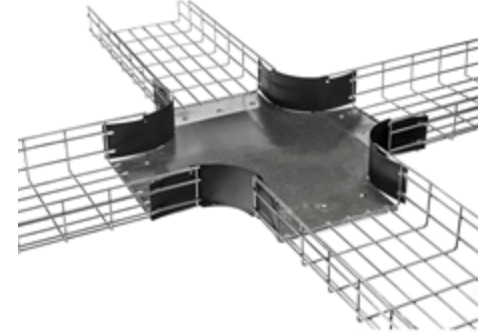

**Wire Basket Tray
Installation Accessory
Pre-Formed Fitting, Intersection**

HUBBELL

Features

- Provides Labor and Time Savings
- Use with Round and Flat Wire Style Tray
- Splicing Hardware Included

Ordering Information

Type	Color	Catalog Number	UPC Number
10	Pre-Galvanized Base/Black Side Walls	HBT0406	783585482019

Specifications

Base Material	Pre-Galvanized Steel
Wall Material	Polymer
Splicing Hardware Finish	Zinc Plated