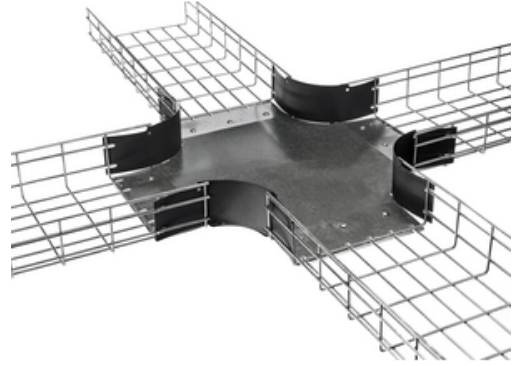

## Wire Basket Tray, Preformed Radius, Internal Elbow 4" High X 16" Wide, Pre-Galvanized

By Hubbell Premise Wiring  
Catalog # [HBT10416](#)

Wire Basket Tray, Preformed Radius, Internal Elbow 4" High X  
16" Wide, Pre-Galvanized

### Dimensions

Dimensions	16 in x 4 in x 8 in
Height	8 in
Length	16 in
Width	4 in