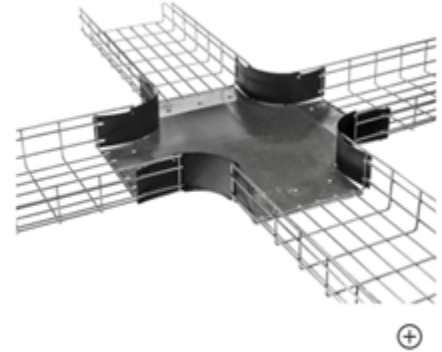

Wire Basket Tray Installation Accessory Pre-Formed Fitting, Intersection

HUBBELL

Features

- Provides Labor and Time Savings
- Use with Round and Flat Wire Style Tray
- Splicing Hardware Included

Ordering Information

Type	Color	Catalog Number	UPC Number
10	Pre-Galvanized Base/Black Side Walls	HBTI0416	783585533063

Specifications

Base Material	Pre-Galvanized Steel
Wall Material	Polymer
Splicing Hardware Finish	Zinc Plated