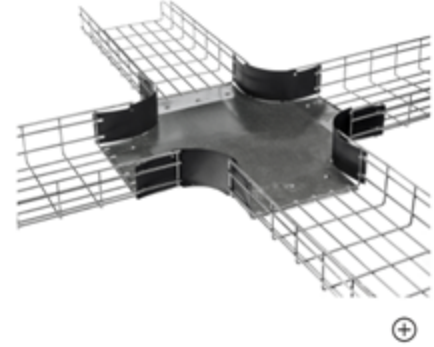

**Wire Basket Tray  
Installation Accessory  
Pre-Formed Fitting, Intersection**

## Features

- Provides Labor and Time Savings
- Use with Round and Flat Wire Style Tray
- Splicing Hardware Included

## Ordering Information

Type	Color	Catalog Number	UPC Number
10	Pre-Galvanized Base/Black Side Walls	<b>HBT0424</b>	783585533131