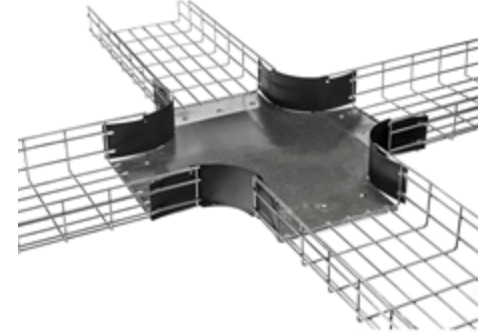

**Wire Basket Tray
Installation Accessory
Pre-Formed Fitting, Intersection**

HUBBELL

Features

- Provides Labor and Time Savings
- Use with Round and Flat Wire Style Tray
- Splicing Hardware Included

Ordering Information

Type	Color	Catalog Number	UPC Number
10	Pre-Galvanized Base/Black Side Walls	HBTI0612	783585488479

Specifications

Base Material	Pre-Galvanized Steel
Wall Material	Polymer
Splicing Hardware Finish	Zinc Plated