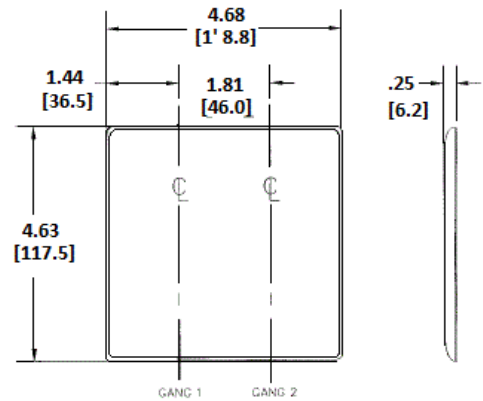

Wallplates
Combination Wallplates, 2-Gang

HUBBELL

Features

- Reinforcement ribs for extra strength
- High-impact, self-extinguishing nylon material
- Captive screw feature holds mounting screw in place

Ordering Information

Description	Color	Catalog Number	UPC
2-Gang, 1-Duplex, 1-Decorator Opening	Red	NP826R	883778104299

Listings

UL Listed
CSA Certified

Specifications

Material	Nylon
Plate Type	2-Gang
Plate Openings	Duplex, Decorator
Mounting Screws	Steel painted, slotted head
Appearance	Smooth

Online Resources

Customer Use Drawing
eCatalog

Dimensions in Inches (mm)

Hubbell Wiring Device-Kellems • Hubbell Incorporated (Delaware) • 40 Waterview Drive • Shelton, CT 06484

Phone (800) 288-6000 • Fax (800) 255-1031 • Specifications subject to change without notice.