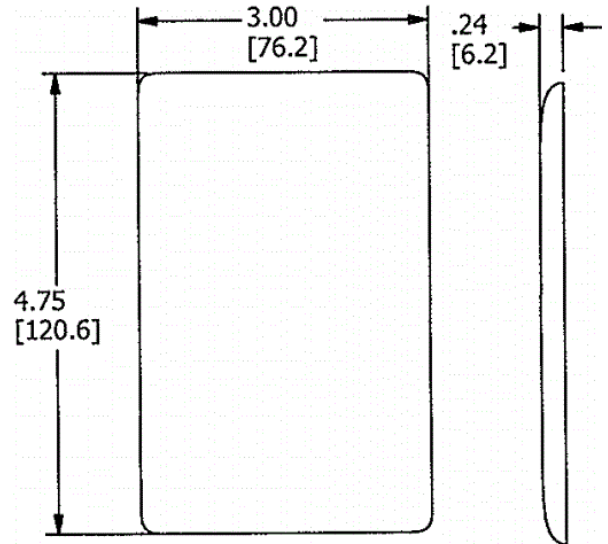

### Ordering Information

Description	Color	UPC	Catalog Number
Snap-On Screwless Wallplates	Light Almond	883778306433	NPS1LA

### Online Resources

[eCatalog](#)

Dimensions in Inches (mm)

Hubbell Wiring Device-Kellems • Hubbell Incorporated (Delaware) • 40 Waterview Drive • Shelton, CT 06484

Phone (800) 288-6000 • Fax (800) 255-1031 • Specifications subject to change without notice.