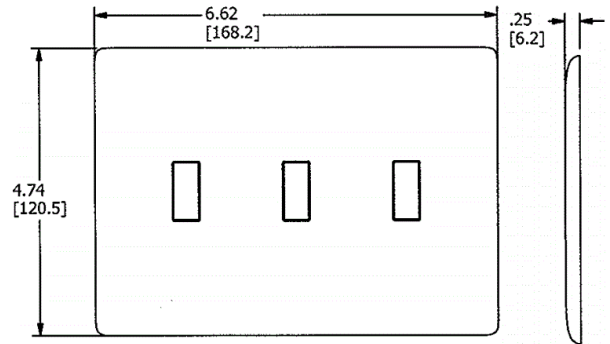

Ordering Information

Description	Color	UPC	Catalog Number
Snap-On Screwless Wallplates	White	883778306280	NPS263W

Listings

UL and CSA

Specifications

Cover and Base Material	Polycarbonate
Plate Type	3-Gang
Screws Subplate	Captive Stainless Steel

Online Resources

[eCatalog](#)

Dimensions in Inches (mm)

Hubbell Wiring Device-Kellems • Hubbell Incorporated (Delaware) • 40 Waterview Drive • Shelton, CT 06484

Phone (800) 288-6000 • Fax (800) 255-1031 • Specifications subject to change without notice.