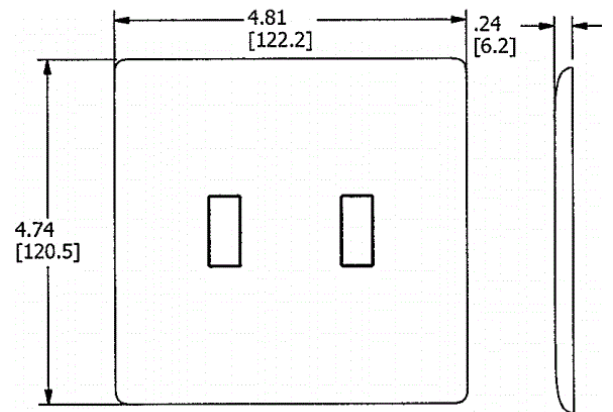

Ordering Information

Description	Color	UPC	Catalog Number
Snap-On Screwless Wallplates	Ivory	883778306457	NPS2I

Listings

UL and CSA

Specifications

Cover and Base Material	Polycarbonate
Plate Type	2-Gang
Screws Subplate	Captive Stainless Steel

Online Resources

[eCatalog](#)

Dimensions in Inches (mm)

Hubbell Wiring Device-Kellems • Hubbell Incorporated (Delaware) • 40 Waterview Drive • Shelton, CT 06484

Phone (800) 288-6000 • Fax (800) 255-1031 • Specifications subject to change without notice.