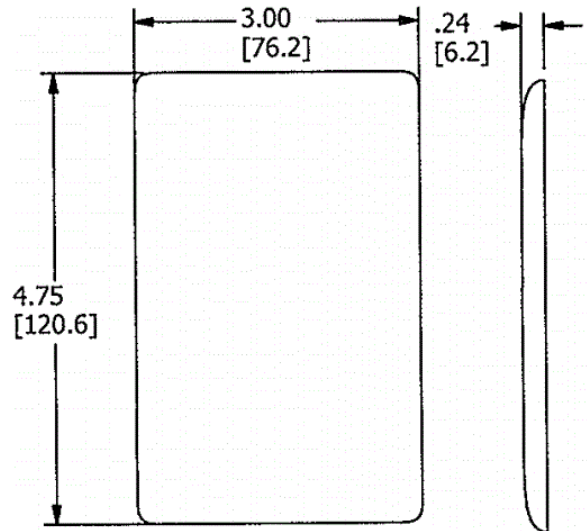

### Ordering Information

Description	Color	UPC	Catalog Number
Snap-On Screwless Wallplates	Light Almond	883778306679	NPS8LA

### Online Resources

[eCatalog](#)

Dimensions in Inches (mm)

Hubbell Wiring Device-Kellems • Hubbell Incorporated (Delaware) • 40 Waterview Drive • Shelton, CT 06484

Phone (800) 288-6000 • Fax (800) 255-1031 • Specifications subject to change without notice.