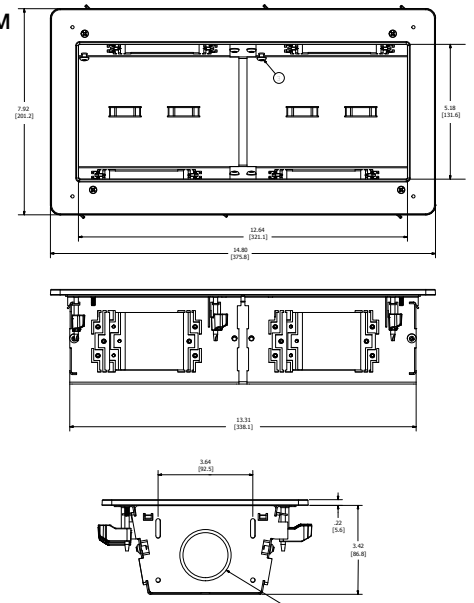

FEATURES

- 2- or 4-gang enclosures with 1½" and 1¼" conduit knockouts
- Stud or sheetrock mounting integrated into the enclosure. No need for extra hardware
- ABS trim ring quickly cleans up sheetrock rough-in
- Aesthetically pleasing and durable white powder coated steel base
- Optional screw on cover reduces tampering and protects connections
- 2-gang version mounts to hollow standard two cavity masonry blocks with optional adaptor
- Position between studs in new construction applications with optional mounting brackets

Accepts Standard Electrical Boxes

1½" and 1¼" Conduit Knockouts

Multiple Device Mounting Options

Trim Ring Covers Rough-In

Integrated Cable Management

Easily Mounts to Studs or Sheetrock

Hubbell netSELECT® FPTV connection enclosure delivers high-density connectivity and power in the wall. In-wall connections allow flat panel displays and interactive smartboards to sit flush without dangling cords. It quickly installs to studs or sheetrock without additional components or hardware.

APPLICATIONS

- Interactive whiteboards
- Flat panel displays
- Home theater
- Information displays
- Small wireless APs
- Multimedia workstations

ORDERING INFORMATION

FPTV Connection Enclosure

Description	Color	Catalog Number
2-gang in-wall enclosure	White	NSAV62M
2-gang cover w cable exit	White	NSAV6C
2-gang blank cover	White	NSAV6CB
2-gang block wall adaptor	White	NSAV6BW
4-gang in-wall enclosure	White	NSAV124M
4-gang cover w cable exit	White	NSAV12C
New work stud brackets	-	NSAV6NW

DIMENSIONS

NSAV62M

NSAV124M

ACCESSORIES

Power Kits

Description	Color	Catalog Number
Standard Power Kit	White	NSOKPTR
Surge Protected Power Kit	Blue	NSOKPS

Unloaded Plates and Frames

Description	Color	Catalog Number
1-G Blank Plate	White	NP14W
1-G Decorator Plate	White	NP26W
1-G iSTATION Plate	White	IMF1W
1-G 4-Port Keystone Plate	White	NSP14W