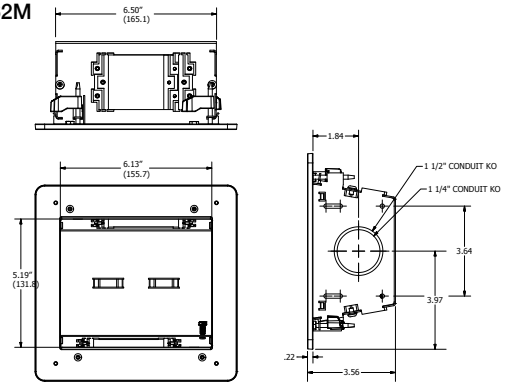

FEATURES

- 2- or 4-gang enclosures with 1½" and 1¼" conduit knockouts
- Stud or sheetrock mounting integrated into the enclosure. No need for extra hardware
- ABS trim ring quickly cleans up sheetrock rough-in
- Aesthetically pleasing and durable white powder coated steel base
- Optional screw on cover reduces tampering and protects connections
- 2-gang version mounts to hollow standard two cavity masonry blocks with optional adaptor
- Position between studs in new construction applications with optional mounting brackets

Accepts Standard Electrical Boxes

1½" and 1¼" Conduit Knockouts

Multiple Device Mounting Options

Trim Ring Covers Rough-In

Integrated Cable Management

Easily Mounts to Studs or Sheetrock

Hubbell netSELECT® FPTV connection enclosure delivers high-density connectivity and power in the wall. In-wall connections allow flat panel displays and interactive smartboards to sit flush without dangling cords. It quickly installs to studs or sheetrock without additional components or hardware.

APPLICATIONS

- Interactive whiteboards
- Flat panel displays
- Home theater
- Information displays
- Small wireless APs
- Multimedia workstations

ORDERING INFORMATION

FPTV Connection Enclosure

Description	Color	Catalog Number
2-gang in-wall enclosure	White	NSAV62M
2-gang cover w cable exit	White	NSAV6C
2-gang blank cover	White	NSAV6CB
2-gang block wall adaptor	White	NSAV6BW
4-gang in-wall enclosure	White	NSAV124M
4-gang cover w cable exit	White	NSAV12C
New work stud brackets	-	NSAV6NW

DIMENSIONS

NSAV62M

NSAV124M

ACCESSORIES

Power Kits

Description	Color	Catalog Number
Standard Power Kit	White	NSOKPTR
Surge Protected Power Kit	Blue	NSOKPS

Unloaded Plates and Frames

Description	Color	Catalog Number
1-G Blank Plate	White	NP14W
1-G Decorator Plate	White	NP26W
1-G iSTATION Plate	White	IMF1W
1-G 4-Port Keystone Plate	White	NSP14W