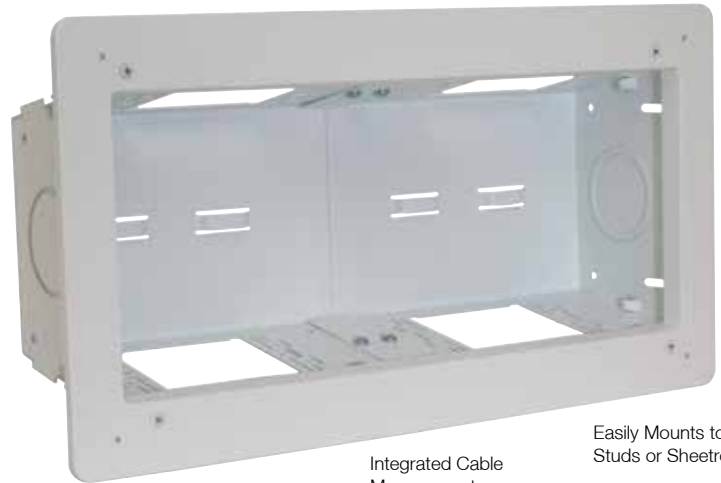

netSELECT® Flat Panel Connection Enclosure
Infrastructure for Digital Lifestyles

- High density delivery of power, data and AV
- Stud or sheetrock mounting flexibility
- Steel construction for residential MDU and commercial applications
- Easily reconfigured to adapt to new applications

FEATURES

- 2- or 4-gang enclosures with 1½" and 1¼" conduit knockouts
- Stud or sheetrock mounting integrated into the enclosure. No need for extra hardware
- ABS trim ring quickly cleans up sheetrock rough-in
- Aesthetically pleasing and durable white powder coated steel base
- Optional screw on cover reduces tampering and protects connections
- 2-gang version mounts to hollow standard two cavity masonry blocks with optional adaptor
- Position between studs in new construction applications with optional mounting brackets

Accepts Standard Electrical Boxes

1½" and 1¼" Conduit Knockouts

Multiple Device Mounting Options

Trim Ring Covers Rough-In

Integrated Cable Management

Easily Mounts to Studs or Sheetrock

Hubbell netSELECT® FPTV connection enclosure delivers high-density connectivity and power in the wall. In-wall connections allow flat panel displays and interactive smartboards to sit flush without dangling cords. It quickly installs to studs or sheetrock without additional components or hardware.

The enclosure is designed to accommodate large bend radii associated with current cable types such as HDMI, DVI, RG6/UQ, and VGA. The base is constructed from 18 gauge cold rolled steel, which provides toughness and meets requirements for high-rise residential and commercial construction. The white powder coat finish provides durability and an appearance that blends into the wall.