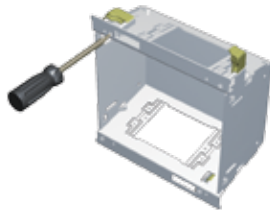

MOUNTING OPTIONS

Mounts to Sheetrock