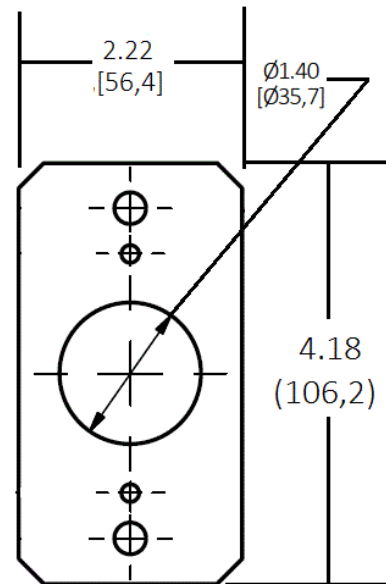

Fire-Rated Poke-Throughs
10" SystemOne Series
Center Sub-Plate

HUBBELL

Features

- Steel Construction
- White Powder Coat Paint
- Includes Necessary Mounting Hardware

Ordering Information

Description	UPC Number	Catalog Number
SystemOne, 10" Series, Sub Plate, Center, Single Gang, (1) 1.40" Opening	783585547657	S1R10CSPJ

Listings

cULus Listed

Specifications

Material	Pre-Galvanized Steel
Finish	White Paint

Performance

Plate Position	Center
----------------	--------

Complementary Products

Fire-Rated Poke-Through Divider	S1R10PTFIT S1R10CENTERDIV
------------------------------------	------------------------------

Online Resources

Customer Use Drawing
eCatalog
Installation Instructions

Dimensions in Inches (mm)

Hubbell Wiring Device-Kellems • Hubbell Incorporated (Delaware) • 40 Waterview Drive • Shelton, CT 06484