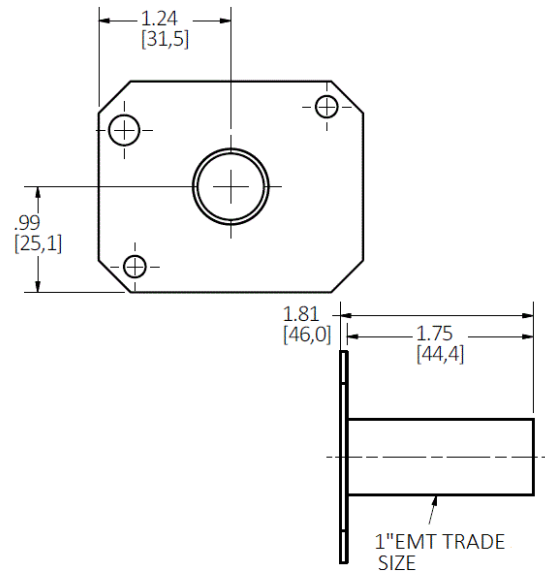

Fire-Rated Poke-Throughs
10" SystemOne Series
Perimeter Bottom Feed Plate

HUBBELL

Features

- Bottom Feed Plates are Required to Maintain S1R10PTFIT Fitting Fire Rating
- Variety of Feed Plates Offers Installation Flexibility
- Includes Necessary Mounting Hardware

Ordering Information

Description	UPC Number	Catalog Number
SystemOne, 10" Series, Bottom Feed Plate, Perimeter, 1" EMT	783585547978	S1R10PBF100

Listings

cULus Listed

Specifications

Material	Pre-Galvanized Steel
Finish	Natural

Performance

Application Type	1" EMT
Bottom Fitting Position	Perimeter

Complementary Products

Fire-Rated Poke-Through	S1R10PTFIT
-------------------------	------------

Online Resources

[Customer Use Drawing](#)
[eCatalog](#)
[Installation Instructions](#)

Dimensions in Inches (mm)

Hubbell Wiring Device-Kellems • Hubbell Incorporated (Delaware) • 40 Waterview Drive • Shelton, CT 06484

Phone (800) 288-6000 • Fax (800) 255-1031 • Specifications subject to change without notice.