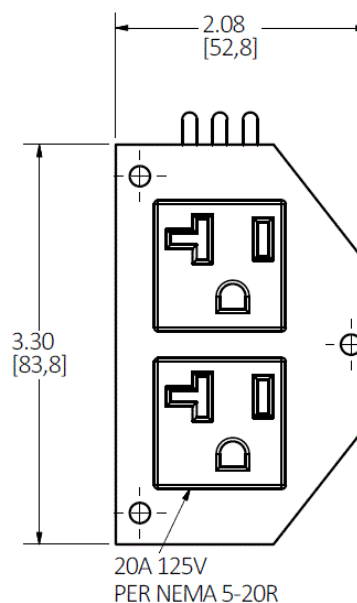

Fire-Rated Poke-Throughs

10" SystemOne Series

Perimeter Sub-Plate

HUBBELL

Features

- PreWired Duplex Receptacle with 25' Leads, Marked with Controlled
- Steel Construction
- White Powder Coat Paint
- Includes Necessary Mounting Hardware

Ordering Information

Description	UPC Number	Catalog Number
SystemOne, 10" Series, Sub Plate, 1/2 Perimeter, PreWired Duplex, Controlled, 24" Leads	783585547848	S1R10PSPZ25C

Listings

cULus Listed

Specifications

Material	Pre-Galvanized Steel
Finish	White Paint
Receptacle Housing	Black Thermoplastic
Contacts	Brass
Wire Leads	Insulated #12 Copper Wire

Performance

NEMA Configuration	5-20R
Plate Position	Perimeter

Complementary Products

Fire-Rated Poke-Through	S1R10PTFIT
Divider	S1R10PERIMDIV
Device Bracket	S1R10PSPREPBRKT

Online Resources

Customer Use Drawing
eCatalog
Installation Instructions

Dimensions in Inches (mm)

Hubbell Wiring Device-Kellems • Hubbell Incorporated (Delaware) • 40 Waterview Drive • Shelton, CT 06484