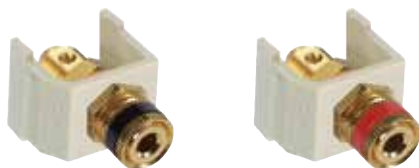

Audio Connections

3.5mm Stereo Jacks

Color	3.5mm to Solder	3.5mm to Screw Terminal	3.5mm Pass-Thru, F/F Coupler	3.5mm Pass-Thru, Gold, F/F Coupler
Almond	SF35SJAL	SF35STAL	SF35FFAL	SF35GFFAL
Black	SF35SJBK	SF35STBK	SF35FFBK	SF35GFFBK
Gray	SF35SJGY	SF35STGY	SF35FFGY	SF35GFFGY
Ivory	SF35SJEI	SF35STEI	SF35FFEI	SF35GFFEI
Office White	SF35SJ	SF35STOW	SF35FFOW	SF35GFFOW
White	SF35SJW	SF35STW	SF35FFW	SF35GFFW

1/4" Stereo Jack

Solder	Catalog Number
Almond	SF14SJAL
Black	SF14SJBK
Gray	SF14SJGY
Ivory	SF14SJEI
Office White	SF14SJOW
White	SF14SJW

BNC Connectors

Color	Nickel Finish	Gold Finish
Black	SFBBK	SFBGBK
Gray	SFBGY	SFBGGY
Ivory	SFBEI	SFBGEI
Light Almond	SFBLA	SFBGLA
Office White	SFBOW	SFBGOW
White	SFBW	SFBGW

Color	Black	Red
10-pack	SPPBK10	SPPR10

3.5mm to 110 Termination Stereo Jacks

Color	3.5mm to 110 Termination
Black	SF35110BK

RCA Connectors, 110 Punch-Down

Extend up to 75ft (23m) over single 4-pair UTP cable; housing color is black