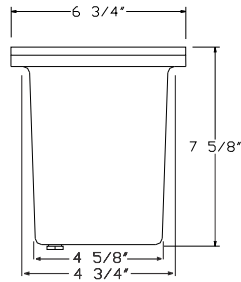

Cast Aluminum

5210

5212

5213

120V

LED 5200 Series

- Cast Aluminum
- PAR38 Lamp Not Included (75W Max.)
- Tempered Glass Lens
- 3 Holes on the Bottom: 1-SJT Cord, 1-Plug and 1-Blank
- 24" SJT Cord

Finish:

BK

5214

Line Voltage

FG5210

FG5213

LED FG5200 Series

- Fiberglass
- PAR38 Lamp Not Included (75W Max.)
- Tempered Glass Lens
- 3 Holes on the Bottom: 1-SJT Cord, 1-Plug and 1-Blank
- Corrosion Resistant

Finish: