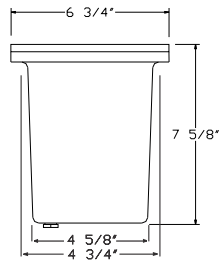

Cast Aluminum

5210

5212

5213

120V

LED 5200 Series

- Cast Aluminum
- PAR38 Lamp Not Included (75W Max.)
- Tempered Glass Lens
- 3 Holes on the Bottom: 1-SJT Cord, 1-Plug and 1-Blank
- 24" SJT Cord

Finish:

BK

5214

Line Voltage

FG5210

FG5213

LED FG5200 Series

- Fiberglass
- PAR38 Lamp Not Included (75W Max.)
- Tempered Glass Lens
- 3 Holes on the Bottom: 1-SJT Cord, 1-Plug and 1-Blank
- Corrosion Resistant

Finish: