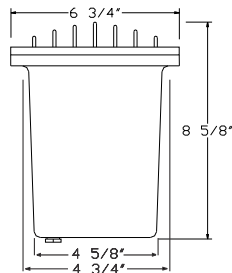

Cast Aluminum

5210

5212

5213

120V

LED 5200 Series

- Cast Aluminum
- PAR38 Lamp Not Included (75W Max.)
- Tempered Glass Lens
- 3 Holes on the Bottom: 1-SJT Cord, 1-Plug and 1-Blank
- 24" SJT Cord

Finish:

BK

5214

Line Voltage

FG5210

FG5213

LED FG5200 Series

- Fiberglass
- PAR38 Lamp Not Included (75W Max.)
- Tempered Glass Lens
- 3 Holes on the Bottom: 1-SJT Cord, 1-Plug and 1-Blank
- Corrosion Resistant

Finish: