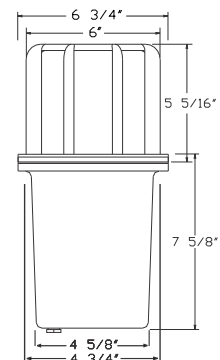

Cast Aluminum

5210

5212

5213

120V

LED 5200 Series

- Cast Aluminum
- PAR38 Lamp Not Included (75W Max.)
- Tempered Glass Lens
- 3 Holes on the Bottom: 1-SJT Cord, 1-Plug and 1-Blank
- 24" SJT Cord

Finish:

BK

5214

Line Voltage

FG5210

FG5213

LED FG5200 Series

- Fiberglass
- PAR38 Lamp Not Included (75W Max.)
- Tempered Glass Lens
- 3 Holes on the Bottom: 1-SJT Cord, 1-Plug and 1-Blank
- Corrosion Resistant

Finish: