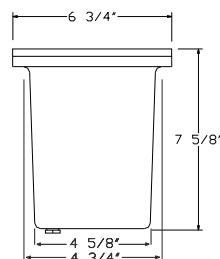

Cast Aluminum

5210

5212

5213

120V

LED 5200 Series

- Cast Aluminum
- PAR38 Lamp Not Included (75W Max.)
- Tempered Glass Lens
- 3 Holes on the Bottom: 1-SJT Cord, 1-Plug and 1-Blank
- 24" SJT Cord

Finish:

BK

5214

Line Voltage

FG5210

FG5213

LED FG5200 Series

- Fiberglass
- PAR38 Lamp Not Included (75W Max.)
- Tempered Glass Lens
- 3 Holes on the Bottom: 1-SJT Cord, 1-Plug and 1-Blank
- Corrosion Resistant

Finish: