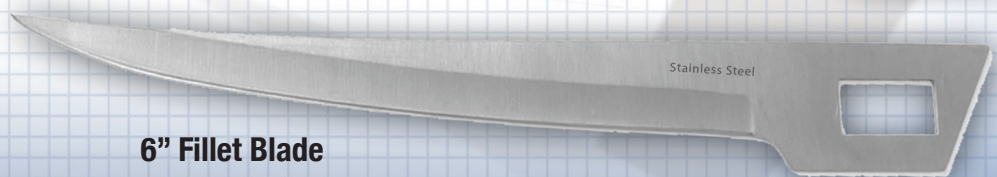

## 8" & 6" Fillet Blades - 4" Serrated Blade

All in One Compact Tough Sheath

• **BLADE LOCK**  
Blade lock lifts to release and change blade...no tools required.

• **NON-SLIP HANDLE**  
Improves grip and durability

Each Blade Constructed of  
*Titanium coated Stainless Steel*

8" Fillet Blade

6" Fillet Blade

4" Serrated Blade

The Quarrow® Interchangeable 3 Blade Fillet Knife features an 8" fillet blade, 6" fillet blade and a 4" serrated blade. Each blade is constructed of high quality 420 stainless steel for maximum performance and corrosion resistance. The ergonomic plastic handle is rubber coated to improve grip and durability. The blade lock makes for quick and easy blade changing....no tools required. All items are conveniently stored in a compact durable Cordura sheath.