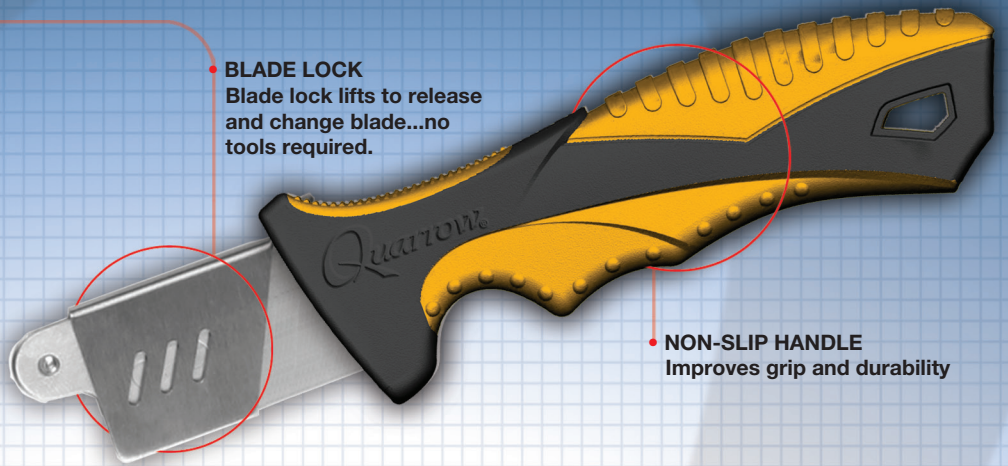

Item # 5509

Quarrow®

# Interchangeable 3 Blade Knife Set

## 8" & 6" Fillet Blades - 4" Serrated Blade

All in One Compact Tough Sheath

• **BLADE LOCK**  
Blade lock lifts to release and change blade...no tools required.

• **NON-SLIP HANDLE**  
Improves grip and durability

Each Blade Constructed of  
*Titanium coated Stainless Steel*

8" Fillet Blade

6" Fillet Blade

4" Serrated Blade

The Quarrow® Interchangeable 3 Blade Fillet Knife features an 8" fillet blade, 6" fillet blade and a 4" serrated blade. Each blade is constructed of high quality 420 stainless steel for maximum performance and corrosion resistance. The ergonomic plastic handle is rubber coated to improve grip and durability. The blade lock makes for quick and easy blade changing....no tools required. All items are conveniently stored in a compact durable Cordura sheath.