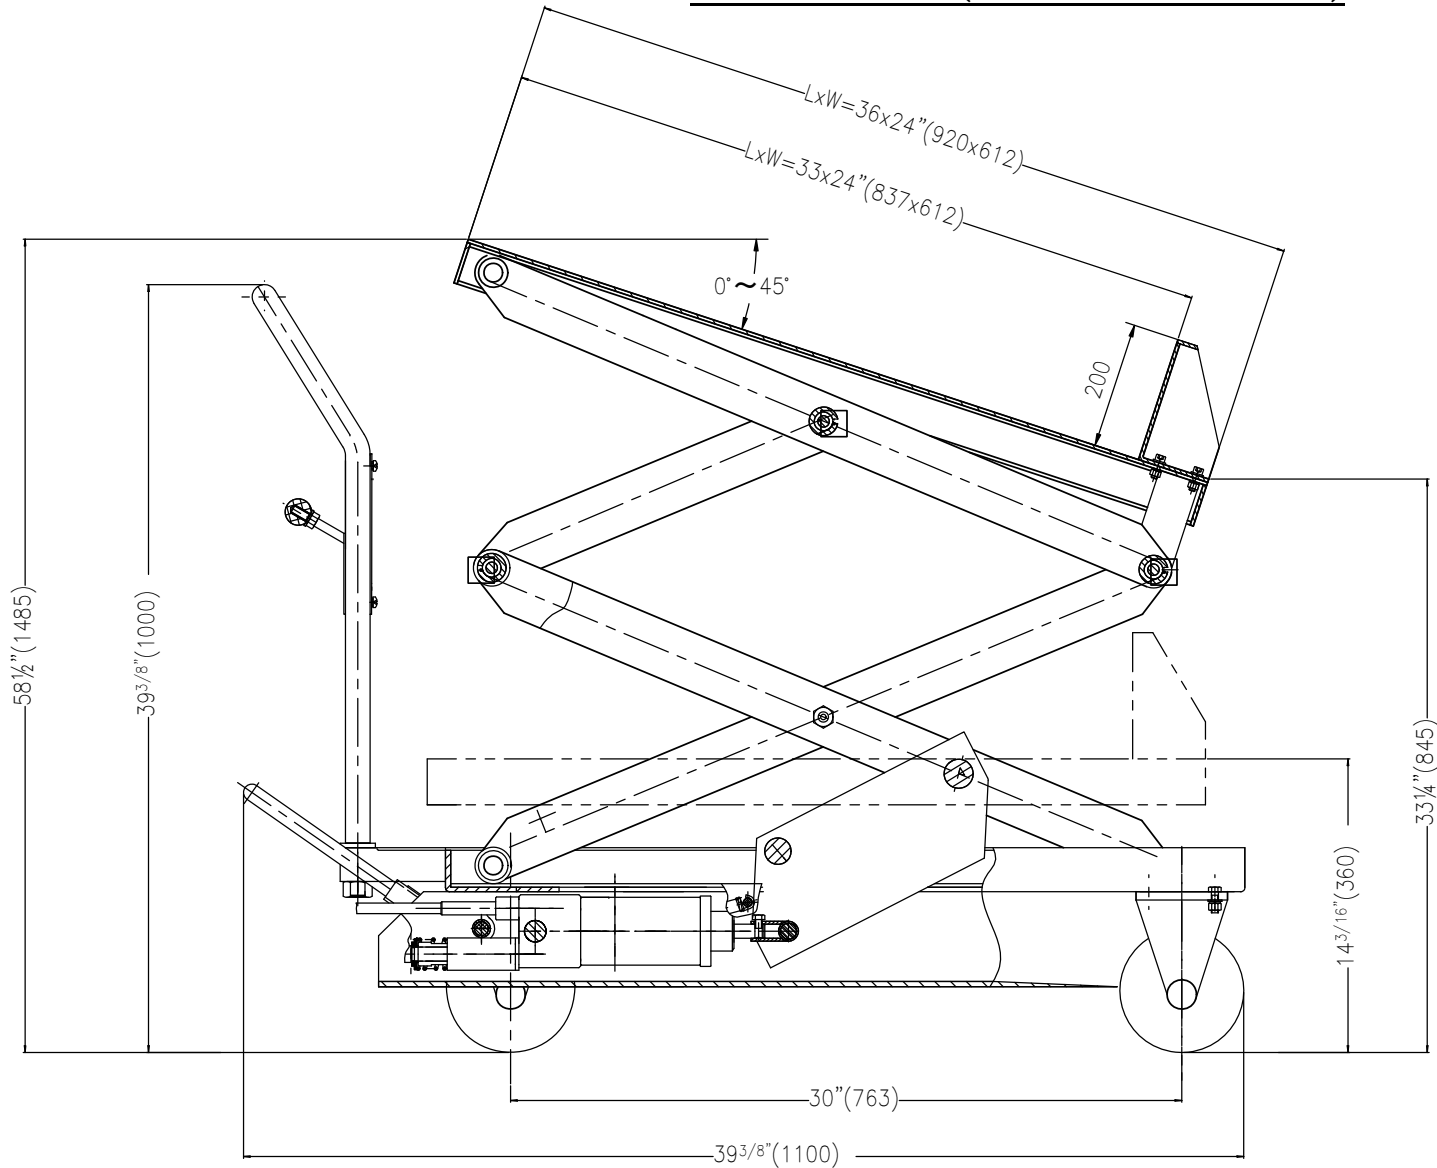

CART-600-LT (LIFT & TILT CART)

VESTIL MANUFACTURING CORP.	
Model:	CART-600-LT
Descrip:	Lift & Tilt Scissor Cart
Design:	T.M
Date:	05/08/2018