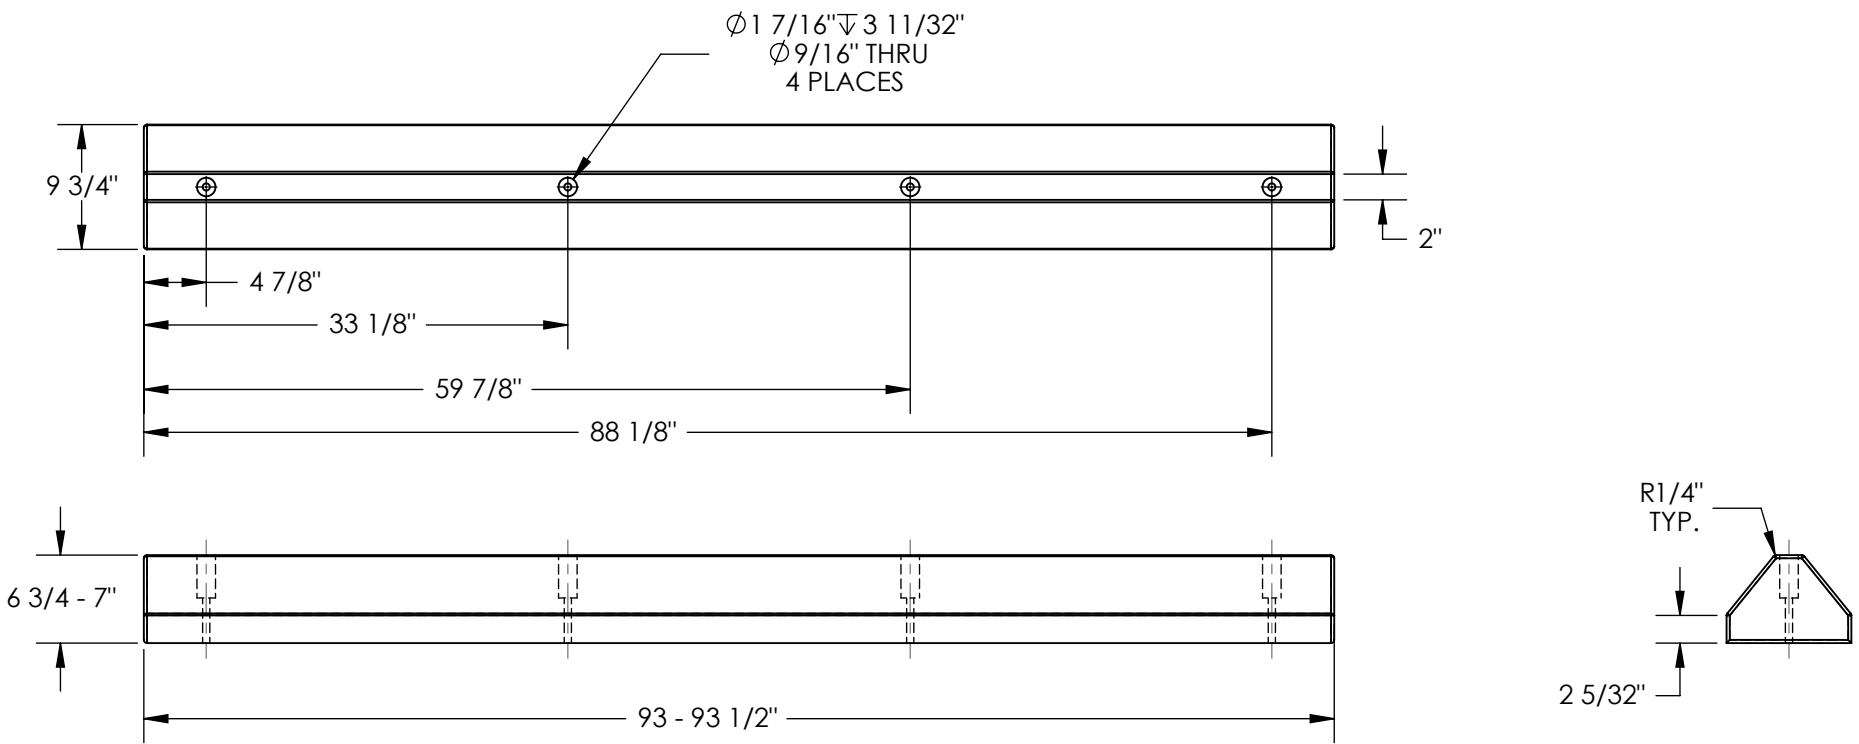

CAR STOPS- CS-TB96-B

APPROX WEIGHT: 158.00 lbs.
DOES NOT INCLUDE WEIGHT OF POWER OR PACKAGING!!!

*** ANY ADDITIONS, DELETIONS, OR OMISSIONS MUST BE CORRECTED ON THIS DRAWING AS THIS DRAWING WILL BE CONSIDERED ALL INCLUSIVE ***

ALL GRAPHICS PROVIDED ARE FOR REFERENCE ONLY. IF CERTAIN DIMENSIONS ARE CRITICAL PLEASE VERIFY THOSE DIMENSIONS WITH YOUR SALESPERSON

STANDARD FEATURES

- MODEL NUMBER IS CS-TB96-B
- OVERALL WIDTH IS: 9 3/4"
- OVERALL LENGTH IS: 93 - 93 1/2"
- OVERALL HEIGHT IS: 6 3/4 - 7"
- MADE FROM 100% RECYCLED PLASTIC
- UNIT MAY SHRINK AFTER COOLING
- 4 PRE-DRILLED MOUNTING HOLES: Ø 1 7/16" COUNTERBORED 11/32", TO Ø 9/16" THRU
- UNIT IS BLUE