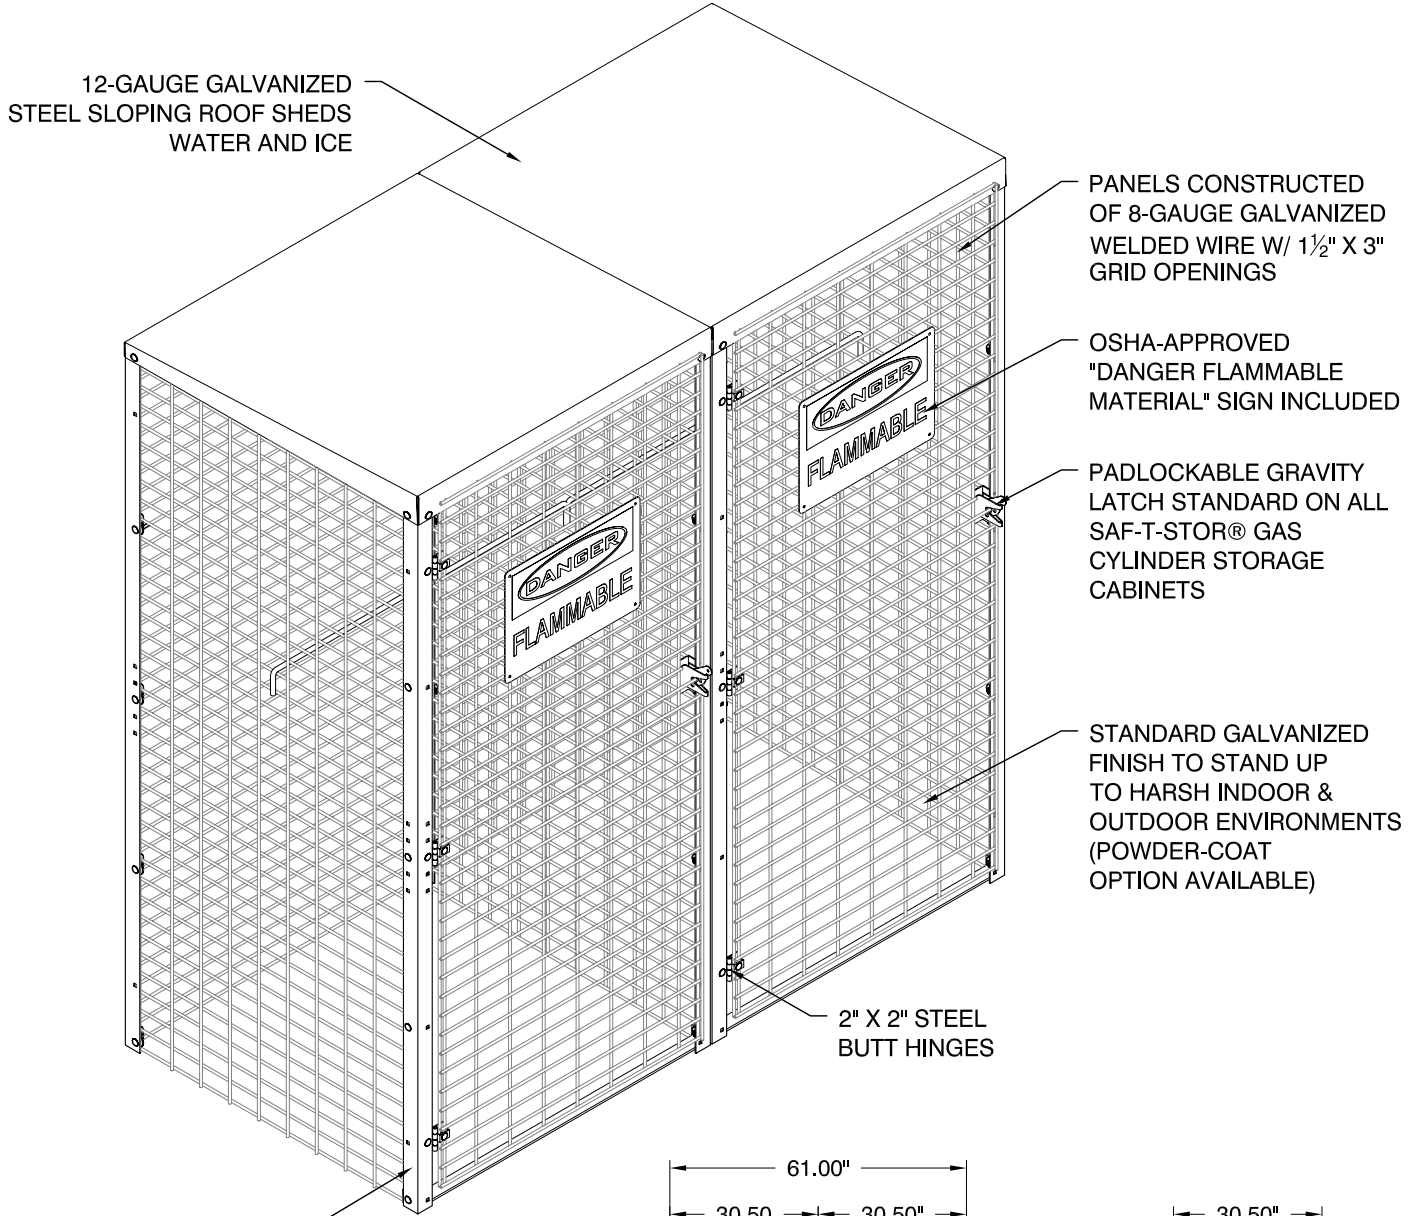

# GAS CYLINDER STORAGE CABINET

CYL-T-20

14-GAUGE, GALVANIZED STEEL 1½" X 1½" ANGLE