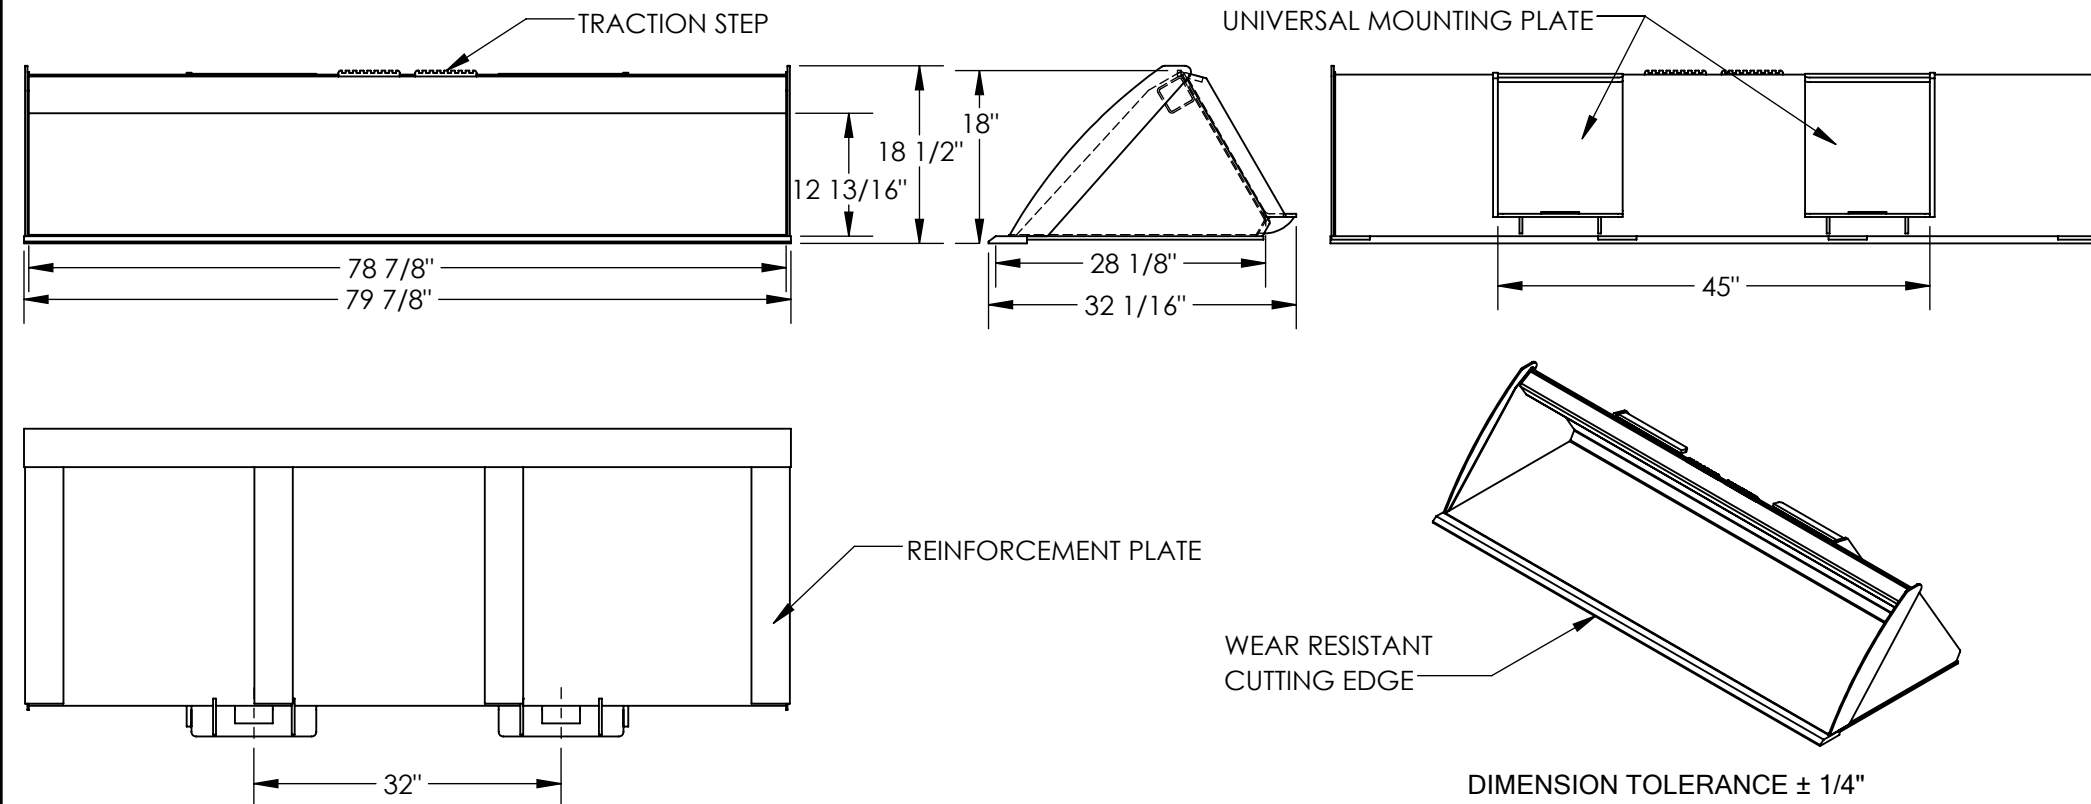

SKID STEER LOW PROFILE LEVELING BUCKET - EA-SKSB-76-LP

APPROX WEIGHT: 378.10 lbs.
DOES NOT INCLUDE WEIGHT OF POWER OR PACKAGING!!!

*** ANY ADDITIONS, DELETIONS, OR OMISSIONS MUST BE CORRECTED ON THIS DRAWING AS THIS DRAWING WILL BE CONSIDERED ALL INCLUSIVE ***

ALL GRAPHICS PROVIDED ARE FOR REFERENCE ONLY. IF CERTAIN DIMENSIONS ARE CRITICAL PLEASE VERIFY THOSE DIMENSIONS WITH YOUR SALESPERSON

STANDARD FEATURES

- MODEL NUMBER IS EA-SKSB-76-LP
- OVERALL WIDTH IS 79 7/8"
- USEABLE WIDTH IS 78 7/8"
- OVERALL LENGTH IS 32 1/16"
- USEABLE LENGTH IS 28 1/8"
- OVERALL HEIGHT IS 18 1/2"
- USEABLE HEIGHT IS 12 13/16"
- UNIVERSAL MOUNTING PLATE

SPECIAL FEATURES

NONE

- ON 32" CENTER
- WEAR RESISTANT CUTTING EDGE
- REINFORCEMENT PLATES ON BOTTOM OF BUCKET
- TOUGH BAKED IN POWDER COATED BLACK FINISH

APPROVAL

I, THE UNDERSIGNED, AGREE THAT THE PRODUCT AS REPRESENTED SATISFIES DESIGN AND DIMENSION REQUIREMENTS. I ALSO ACKNOWLEDGE MY DUTY TO CONFIRM PRODUCT AND INSTALLATION COMPLIANCE WITH ALL APPLICABLE FEDERAL, STATE AND LOCAL REGULATIONS AND STANDARDS.
UNITS REQUIRING APPROVAL DRAWINGS OR MODIFIED ARE NON-RETURNABLE