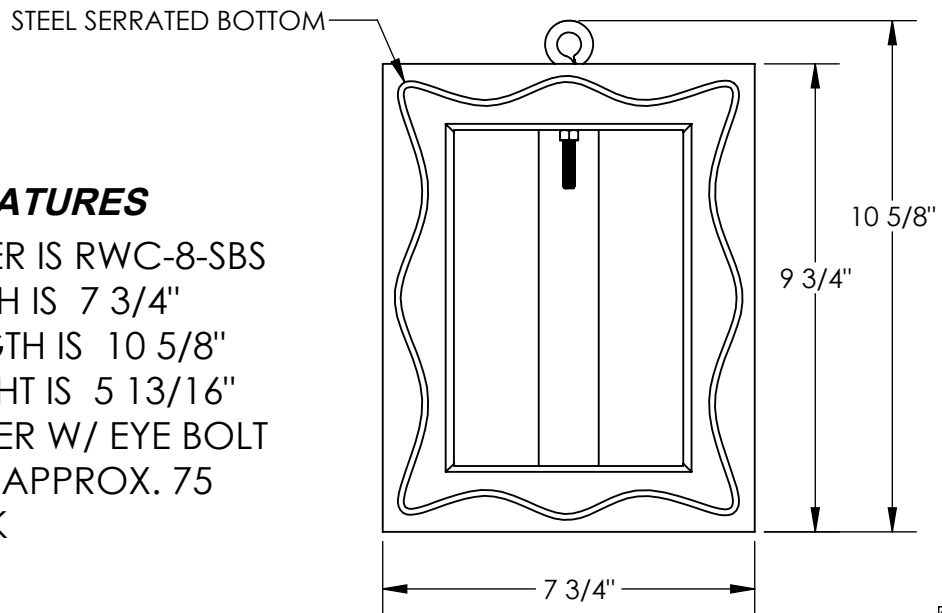

RUBBER WHEEL CHOCK SERRATED BOTTOM - RWC-8-SBS

APPROX WEIGHT: 7 lbs.
DOES NOT INCLUDE WEIGHT OF POWER OR PACKAGING!!!

*** ANY ADDITIONS, DELETIONS, OR OMISSIONS MUST BE CORRECTED ON THIS DRAWING AS THIS DRAWING WILL BE CONSIDERED ALL INCLUSIVE ***
ALL GRAPHICS PROVIDED ARE FOR REFERENCE ONLY. IF CERTAIN DIMENSIONS ARE CRITICAL PLEASE VERIFY THOSE DIMENSIONS WITH YOUR SALESPERSON

STANDARD FEATURES

- MODEL NUMBER IS RWC-8-SBS
- OVERALL WIDTH IS 7 3/4"
- OVERALL LENGTH IS 10 5/8"
- OVERALL HEIGHT IS 5 13/16"
- MOLDED RUBBER W/ EYE BOLT
- DUROMETER IS APPROX. 75
- COLOR: BLACK

SPECIAL FEATURES