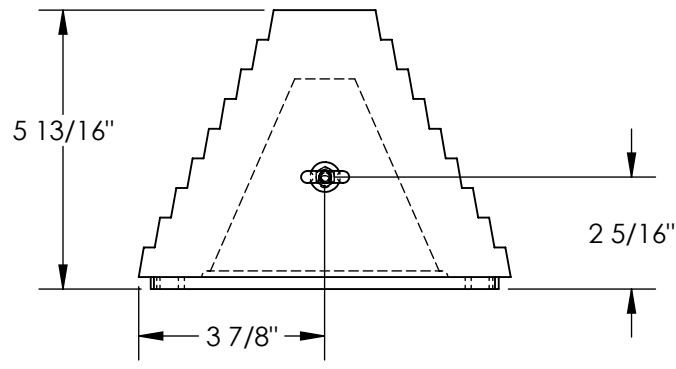

RUBBER WHEEL CHOCK SERRATED BOTTOM - RWC-8-SBS

APPROX WEIGHT: 7 lbs.
DOES NOT INCLUDE WEIGHT OF POWER OR PACKAGING!!!

*** ANY ADDITIONS, DELETIONS, OR OMISSIONS MUST BE CORRECTED ON THIS DRAWING AS THIS DRAWING WILL BE CONSIDERED ALL INCLUSIVE ***
ALL GRAPHICS PROVIDED ARE FOR REFERENCE ONLY. IF CERTAIN DIMENSIONS ARE CRITICAL PLEASE VERIFY THOSE DIMENSIONS WITH YOUR SALESPERSON

STANDARD FEATURES

- MODEL NUMBER IS RWC-8-SBS
- OVERALL WIDTH IS 7 3/4"
- OVERALL LENGTH IS 10 5/8"
- OVERALL HEIGHT IS 5 13/16"
- MOLDED RUBBER W/ EYE BOLT
- DUROMETER IS APPROX. 75
- COLOR: BLACK

SPECIAL FEATURES