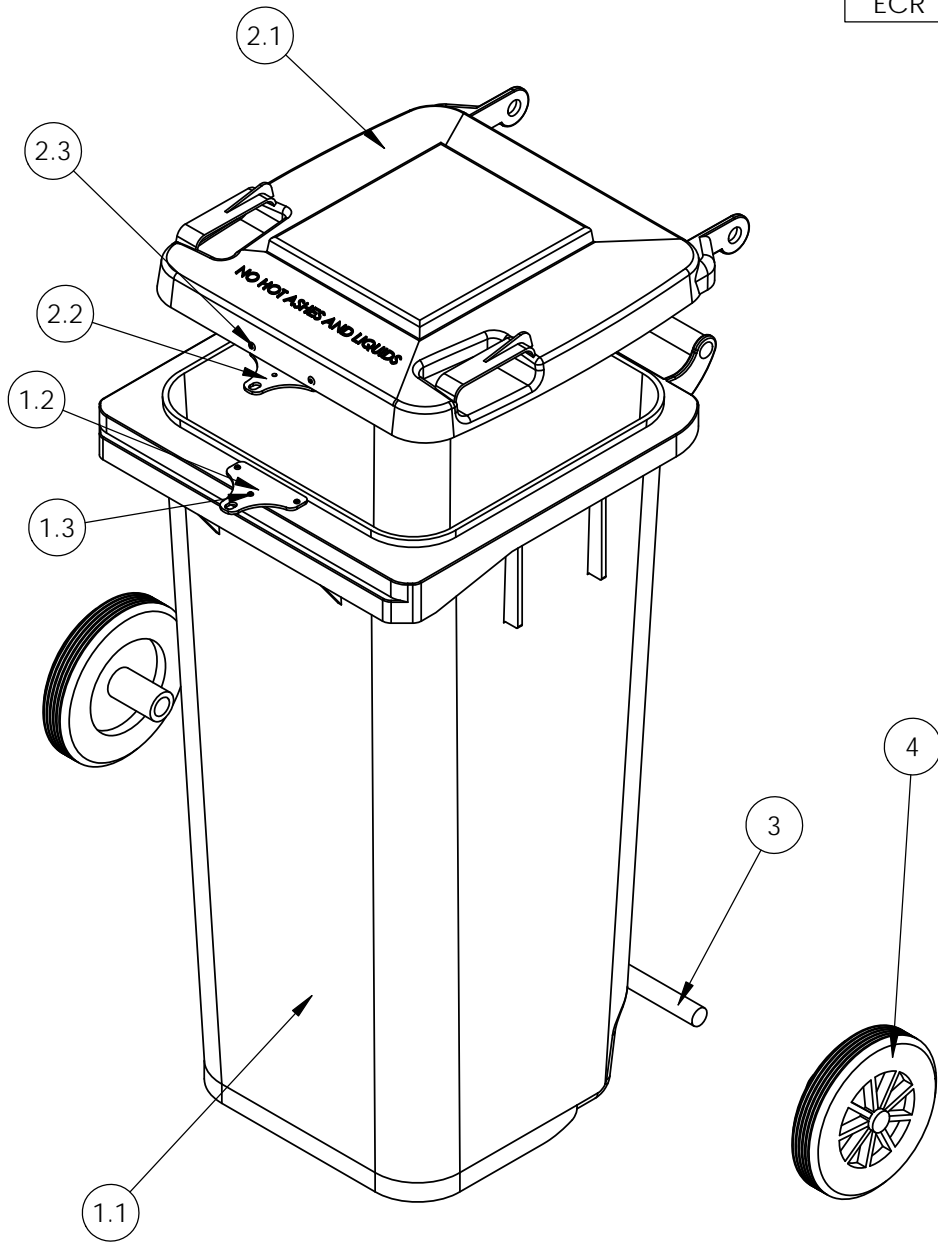

REVISIONS				
ECR	REV.	DESCRIPTION	DATE	INITIAL

4	30-001-170-D	Ø 7 1/2" PLASTIC WHEEL	2
3	30-001-170-C	ROD, AXLE	1
2.3	41125	RIVET, SB64 Ø3/16" x .250"	2
2.2	30-037-010	LOCKS, TRASH LID ATTACHMENT, FORMED	1
2.1	30-037-010	LOCKS, TRASH LID ATTACHMENT, FORMED	1
2	30-001-284-B	SUB ASS'Y, LOCKING TRASH CAN LID	1
1.3	41130	RIVET, SB64 Ø3/16" x .250"	3
1.2	30-37-910	LOCKS, TRASH LID ATTACHMENT, FLATTENED	1
1.1	30-001-170-A	BASE	1
1	30-001-284-A	SUB ASS'Y, LOCKING TRASH CAN BASE	1
ITEM NO.	PART NUMBER	DESCRIPTION	QTY.