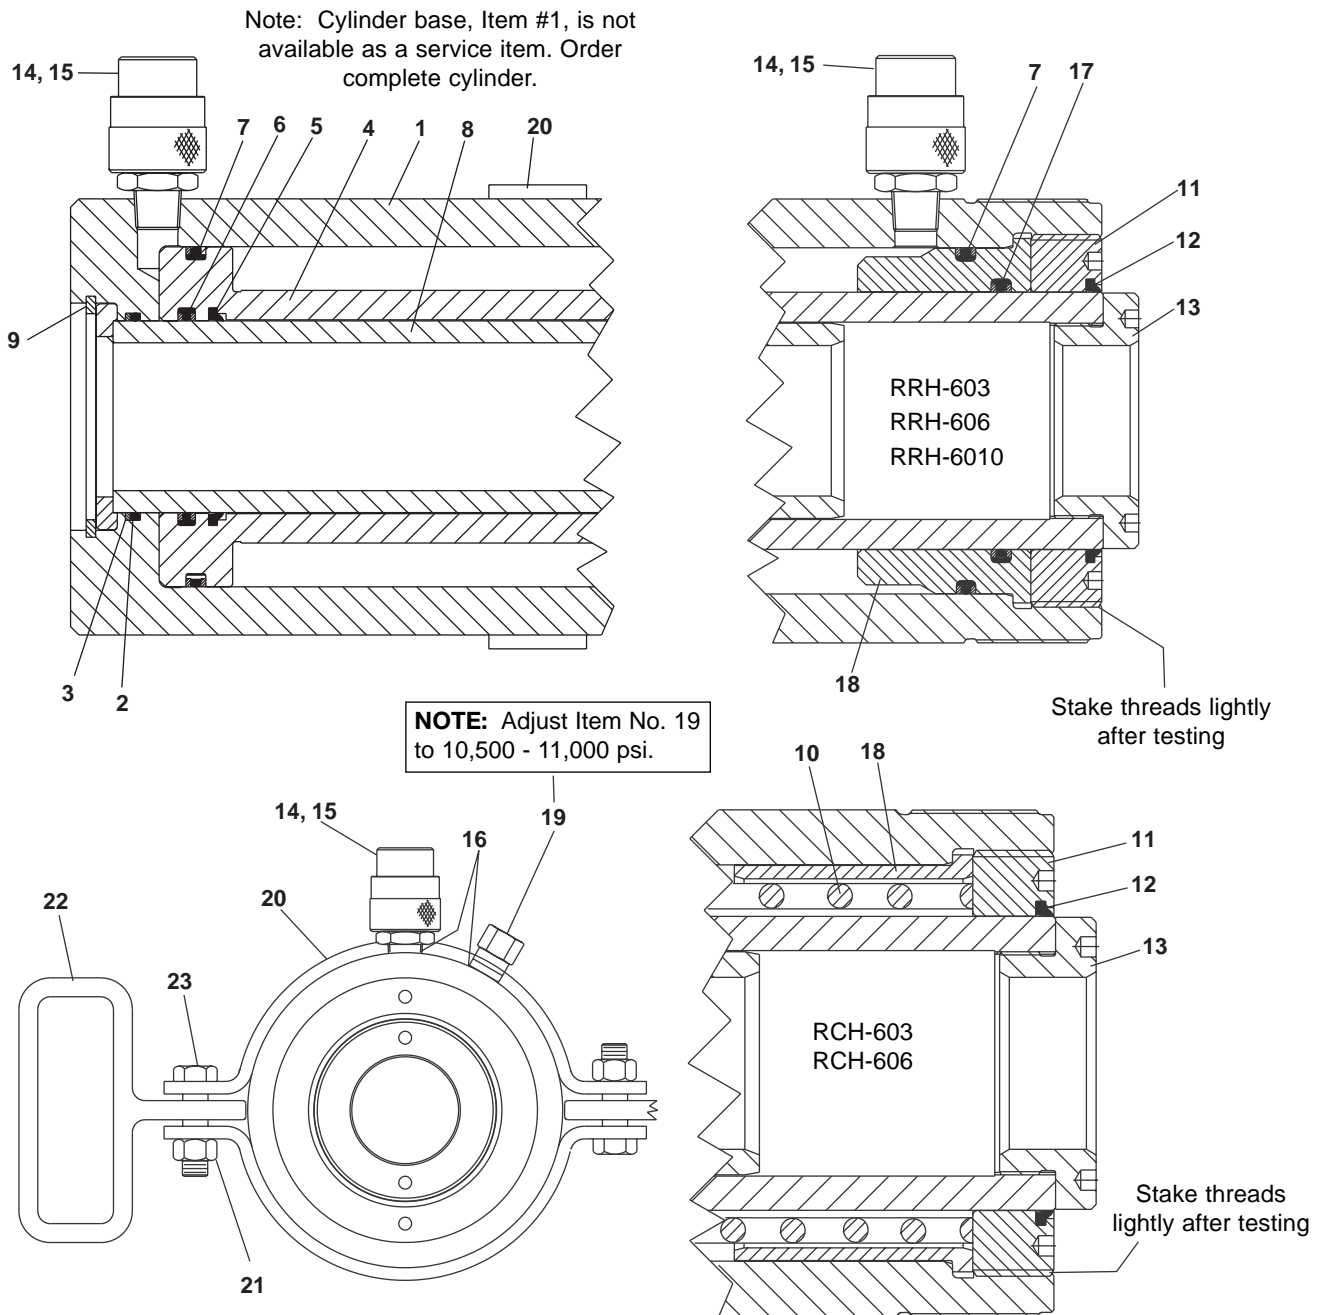

Figure 1

Item	RCH-603	RCH-606	RRH-603	RRH-606	RRH-6010	Qty.	Description
1		Order Complete	Cylinder			1	Cylinder
2	★	★	★	★	★	1	O-Ring
3	★	★	★	★	★	1	Back-Up Ring
4	DA4806040	DA4807040	DA4806040	DA4807040	DA4808040	1	Plunger
5	★	★	★	★	★	1	Wiper Ring
6	★	★	★	★	★	1	G-T Ring Assembly
7	★	★	★	★	★	2	G-T Ring Assembly (RCH Models use 1)
8	DA4809900	DA4810900	DA4809900	DA4810900	DA4811900	1	Center Tube
9	★	★	★	★	★	1	Retaining Ring
10	DA4816110	DA4816110	-----	-----	-----	1	Spring
11	CR106044	CR106044	CR106044	CR106044	CR106044	1	Stop Ring
12	★	★	★	★	★	1	Wiper Ring
13	CB891045	CB891045	CB891045	CB891045	CB891045	1	Saddle
14	CR400	CR400	CR400	CR400	CR400	2	Coupler (RCH Models use 1)
15	CD411	CD411	CD411	CD411	CD411	2	Dust Cap (Not Shown) (RCH Models use 1)
16	A1009245	A1009245	-----	-----	-----	2	Flush Plug (RCH Models Only)
17	-----	-----	★	★	★	1	G-T Ring Assembly
18	DA4814268	DA4814268	DA4813044	DA4813044	DA4813044	1	Inner Stop Ring
19	-----	-----	CJ160900W	CJ160900W	CJ160900W	1	Relief Valve Assembly
20	DA5238900SR	DA5238900SR	DA5238900SR	DA5238900SR	DA5238900SR	2	Collar (Incl.It.#21,22,23)
21	-----	-----	-----	-----	-----	2	Nut
22	-----	-----	-----	-----	-----	2	Handle
23	-----	-----	-----	-----	-----	2	Bolt
	RRH603K4	RRH603K4	RRH603K4	RRH603K4	RRH603K4	1	Repair Kit