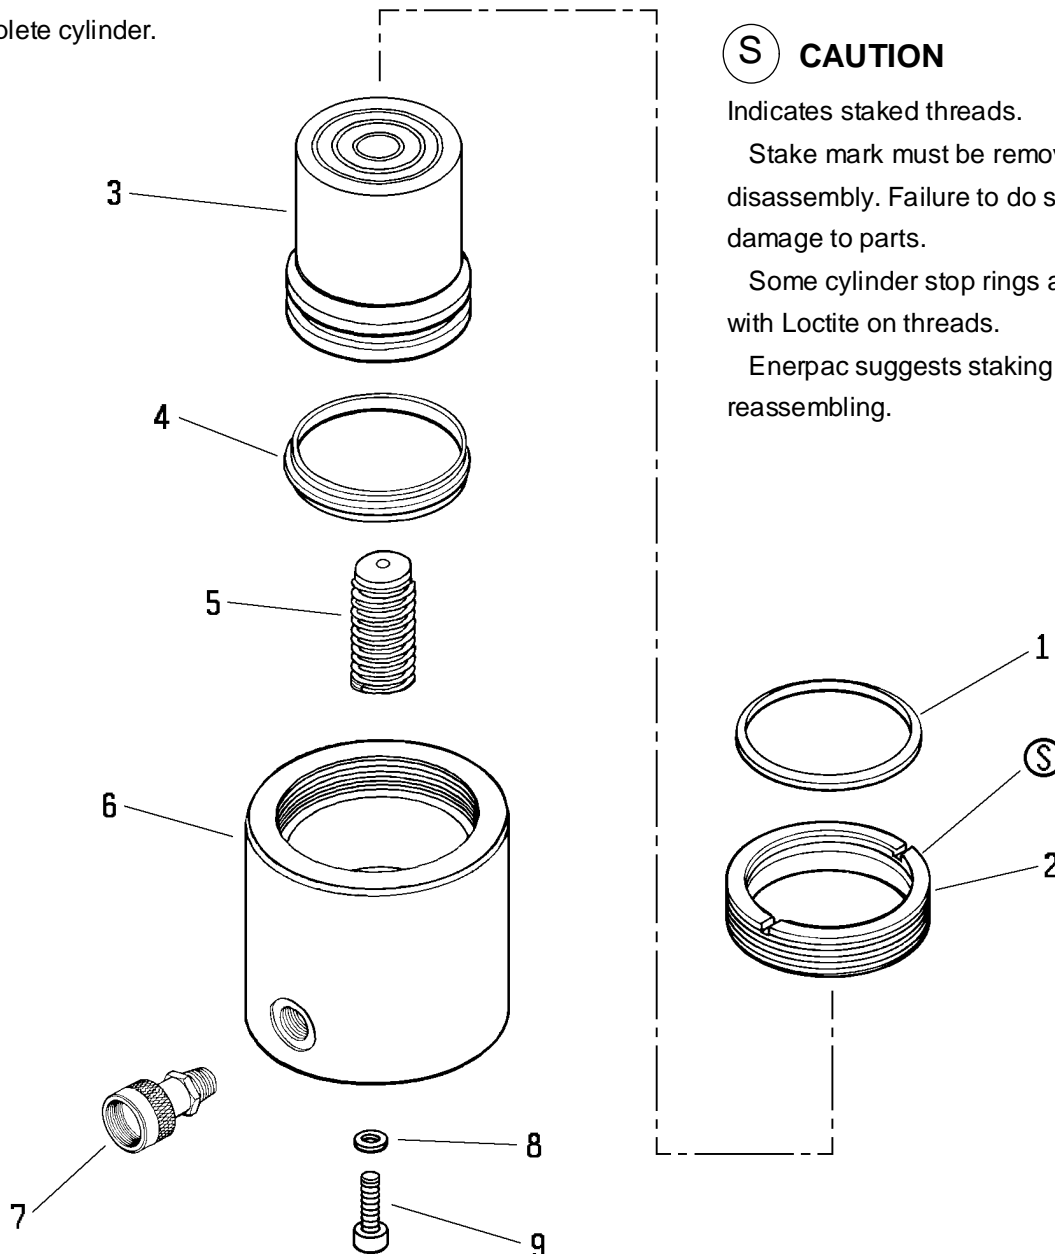

NOTE: Cylinder base, item 6, is not available as a service item. Order complete cylinder.

(S) CAUTION

Indicates staked threads.
 Stake mark must be removed prior to disassembly. Failure to do so may result in damage to parts.
 Some cylinder stop rings are assembled with Loctite on threads.
 Enerpac suggests staking threads when reassembling.

PARTS LIST

Item No.	Model RCS-101	Model RCS-201	Model RCS-302	Model RCS-502	Model RCS-1002	Quantity	Description
1	★	★	★	★	★	1	Wiper Ring
2	CR28044	CR39044	CR83044	DA2556044	CR106044	1	Stop Ring
3	CR80040	CR79040	CR78040	DA2557040	DA1341040	1	Plunger
4	★	★	★	★	★	1	G-T Ring Ass'y.
5	CU678900	CU678900	CU677900	CU677900	CU677900	1	Spring Ass'y.
6	<i>Not available as a service item. Order complete cylinder.</i>					1	Cylinder Base
7	CR-400	CR-400	CR-400	CR-400	CR-400	1	Coupler
8	★	★	★	★	★	1	Gasket
9	B1332028	B1332028	B1014028	B1014028	B1020028	1	Screw
	RCS-101K	RCS-201K	RCS-302K	RCS-502K	RCS-1002K		Repair Kit