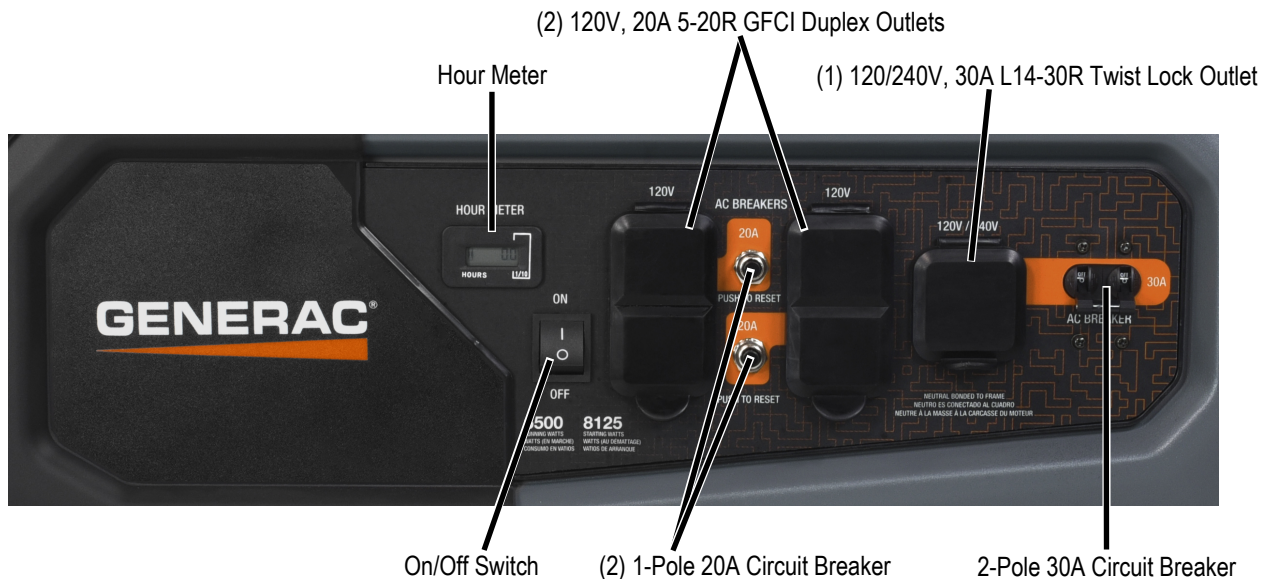

GP6500

GP SERIES Portable Generator

Model 7690-2 UPC: 696471075816
(49-State)

Features

- **PowerRush™ Advanced Technology** delivers up to 40% more starting capacity allowing you to do more with less.*
- **Generac's OHV engine** with splash lubrication provides a long engine life.
- **Low-oil level shutdown** automatically safeguards engine from damage.
- **Large-capacity steel fuel tank** with incorporated fuel gauge provides durability and up to a 10.5 hour run-time at 50% load.
- **1 ¼" steel-tube cradle** for added durability and strength.
- **Hour Meter** tracks maintenance intervals.
- **Heavy-duty, never-flat wheels** allow for easy portability.
- **Fold-down handle** for sturdy portability and compact storage.

*Increases electrical current upon demand; above rated output when starting electric motors

AC Rated Output Running Watts 6500
AC Maximum Output Starting Watts 8125

Control Panel

GP6500

Specifications

Product Series	GP6500
Model Number	7690-2
Configuration	49ST
AC Rated Output Running Watts	6500
AC Maximum Output Starting Watts	8125
Rated AC Voltage	120/240 VAC
Rated AC Frequency	60 Hz
Rated 120/240 VAC Amperage	54.2 / 27.1
Engine Displacement	389cc
Engine Type	OHV
Engine RPM	3600
Recommended Oil	10W-30 / SAE 30
Oil Capacity qt (L)	1.06 (1.0)
Lubrication Method	Splash
Automatic Voltage Regulation (AVR)	Yes
Choke Location	On Engine
Fuel Shut Off	On Fuel Tank
Starting Method	Recoil Pull Start
Low Oil Shutdown	Yes

Neutral Bonded to Ground	Yes
Start Switch Type	On / Off
Start Switch Location	On Control Panel
Fuel Gauge	Yes
Fuel Tank Capacity gal (L)	6.9 (26)
Run Time at 50% of Rated Load (Hours)	10.5
Handle Style	Dual Grip, Single Folding with Lock Pin
Wheel Type	9.5" Never Flat
Warranty- Residential	3 Year Limited
Warranty- Commercial	1 Year Limited
Included	engine oil, oil funnel, handle & wheel kit, owner's manual