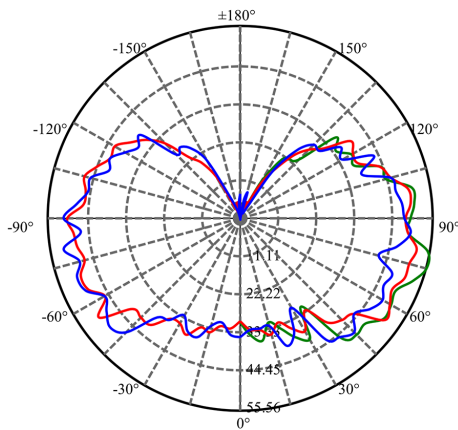

Light Distribution

Features

- Replacement for conventional decorative lamps
- Filament LED construction gives a unique traditional look and feel for decorative and ambient applications
- Produces rich and vibrant colors, >90CRI
- Rated for use in enclosed and open fixtures in dry and damp locations
- Longer lifespan compared to legacy equivalents minimizes replacement and maintenance costs
- Title 20 Compliant, ENERGY STAR Compliant, UL Listed
- Smooth uniform dimming down to 10% (See Dimmer Compatibility List)

Ordering Matrix

Family	Wattage	Base Type	CRI/Color Temp	Type	Finish
A19	5	E26	927	F	C
	5 = 5W 9 = 9W 10 = 10W 13 = 13W	E26 = E26	950 = 90 CRI, 5000K 940 = 90 CRI, 4000K 930 = 90 CRI, 3000K 927 = 90 CRI, 2700K	F = Filament	C = Clear F = Frosted