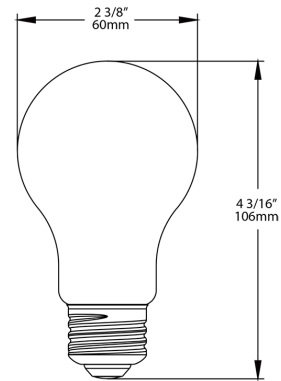

UPC: 019813748757

Color: White

Weight: 0.1 lbs

Project:	Type:
Prepared By:	Date:

Technical Specifications

Performance

Product Type:
Decorative

Input Wattage:
5W

Compliance

UL Listed:
Yes

California Energy Commission (CEC) Status:

Lawful for Sales in California

Case and Pallet Dimensions

	QTY	LENGTH (in)	WIDTH (in)	HEIGHT (in)
CASE	12	10.8	8.2	5
PALLET	1080	38.4	44	37.2

Dimension

Light Distribution

Features

- Replacement for conventional decorative lamps
- Filament LED construction gives a unique traditional look and feel for decorative and ambient applications
- Produces rich and vibrant colors, >90CRI
- Rated for use in enclosed and open fixtures in dry and damp locations
- Longer lifespan compared to legacy equivalents minimizes replacement and maintenance costs
- Title 20 Compliant, ENERGY STAR Compliant, UL Listed
- Smooth uniform dimming down to 10% (See Dimmer Compatibility List)