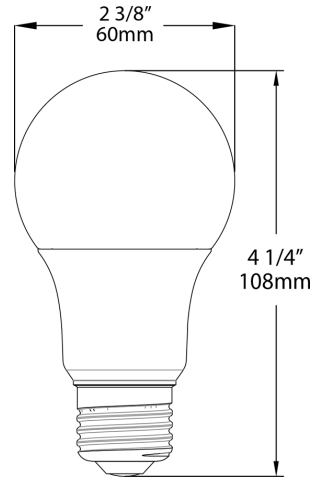

Technical Specifications		
<p><b>Performance</b></p> <p><b>Product Type:</b> A-Line 80CRI Non Dimmable</p> <p><b>Description:</b> Replace conventional general purpose bulbs in open or enclosed fixtures in dry or damp environments.</p> <p><b>Wattage Equivalency:</b> 40W Incandescent</p> <p><b>Input Wattage:</b> 6W</p> <p><b>Lumens:</b> 450lm</p> <p><b>Efficacy:</b> 75lm/W</p> <p><b>L70 Lifespan:</b> 15,000-Hour LED lifespan based on IES LM-70 results</p>	<p><b>Electrical</b></p> <p><b>Power Factor:</b> ≥0.6</p> <p><b>Dimmable:</b> No</p> <p><b>Input Voltage:</b> 120V</p> <p><b>Operating Frequency:</b> 60 Hz</p> <p><b>Input Current @ 120V (mA):</b> 60mA</p> <p><b>Operating Temperature:</b> -13°F to 113°F (-25°C to 45°C)</p> <p><b>LED Characteristics</b></p> <p><b>Beam Angle:</b> 230°</p> <p><b>Color Temperature:</b> 4000K</p>	<p><b>Color Accuracy (CRI):</b> ≥80 CRI</p> <p><b>R9 Value:</b> High color performance with R9 no greater than 0</p> <p><b>Color Consistency:</b> &lt;7-step MacAdam Ellipse binning to achieve consistent fixture-to-fixture color</p> <p><b>Installation</b></p> <p><b>Base Type:</b> E26 Edison</p> <p><b>Construction</b></p> <p><b>Finish:</b> White</p> <p><b>Bulb Shape:</b> A19</p> <p><b>Endcap Material:</b> Nickel-Aluminum</p> <p><b>Enclosure Material:</b> Plastic</p>

\

---

Case and Pallet Dimensions

	QTY	LENGTH (in)	WIDTH (in)	HEIGHT (in)
CASE	12	10	7.6	5
PALLET	1440	26.2	41.6	46.9

Dimension

Light Distribution