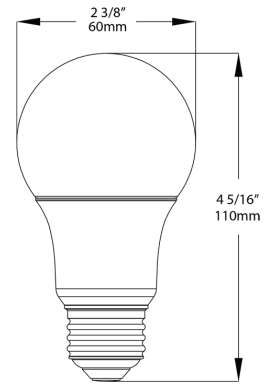

Technical Specifications		
<p>Performance</p> <p>Product Type: A-Line</p> <p>Input Wattage: 6W</p> <p>Wattage Equivalency: 40W Incandescent</p> <p>Lumens: 450lm</p> <p>Efficacy: 75lm/W</p> <p>L70 Lifespan: 25,000 Hours</p> <p>Construction</p> <p>Bulb Shape: A19</p> <p>For Use Outdoors in Open Fixtures: No</p>	<p>LED Characteristics</p> <p>Color Temperature: 3000K Warm White</p> <p>Color Accuracy (CRI): 90 CRI</p> <p>Beam Angle: 230°</p> <p>Installation</p> <p>Base Type: E26 Edison</p> <p>Electrical</p> <p>Power Factor: 0.9</p> <p>Operating Temperature: -20°C to 45°C (-4°F to 113°F)</p> <p>Dimmable: Yes, down to 10%</p> <p>Input Voltage: 120V</p>	<p>Operating Frequency: 60 Hz</p> <p>Flicker: <30%</p> <p>Other</p> <p>Warranty: RAB warrants that our LED products will be free from defects in materials and workmanship for a period of four (4) years from the date of delivery to the end user, including coverage of light output, color stability, driver performance and fixture finish. RAB's warranty is subject to all terms and conditions found at rablighting.com/warranty.</p> <p>Compliance</p> <p>UL Listed: Yes</p> <p>California Energy Commission (CEC) Status: Lawful for Sales in California</p>

Case and Pallet Dimensions

	QTY	LENGTH (in)	WIDTH (in)	HEIGHT (in)
CASE	12	10	7.6	5
PALLET	3456	45.4	40	46.1

Dimension

Light Distribution