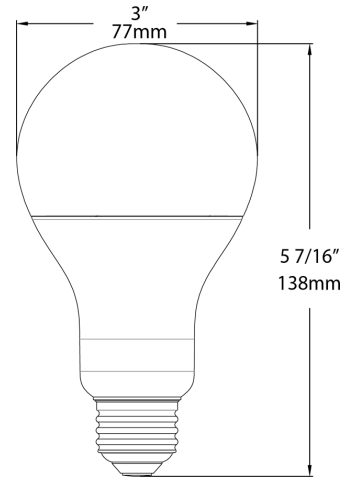

\

Case and Pallet Dimensions

	QTY	LENGTH (in)	WIDTH (in)	HEIGHT (in)
CASE	12	12.8	9.7	6
PALLET	1260	43.9	40.3	50

Dimension

Light Distribution