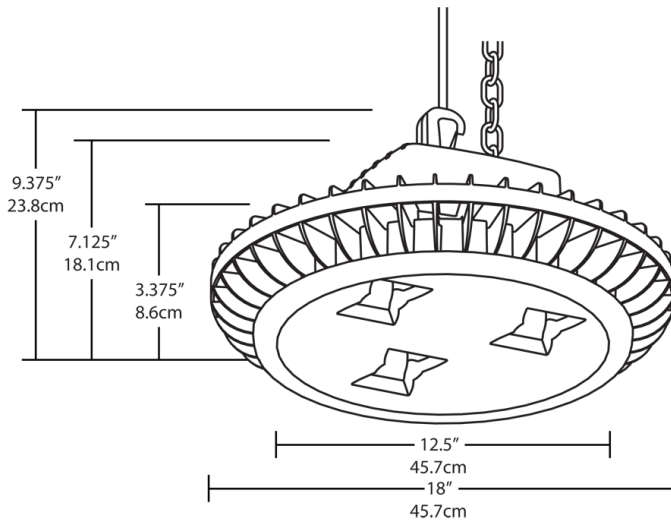

Technical Specifications (continued)

Other

Patents:

The design of the AISLED™ is protected by patents pending in US, Canada, China, Taiwan and Mexico

Accessories:

Available accessories include protective polyshield and wire guards, replacement lens and doorframe, and an occupancy sensor. [Click here to see all accessories.](#)

Recovery Act (ARRA) Complaint:

This product complies with the 52.225-21 "Required Use of American Iron, Steel, and Manufactured Goods-- Buy American Act-- Construction Materials (October 2010).

Warranty:

RAB warrants that our LED products will be free from defects in materials and workmanship for a period of five (5) years from the date of delivery to the end user, including coverage of light output, color stability, driver performance and fixture finish. RAB's warranty is subject to all terms and conditions found at rablighting.com/warranty.

Dimensions

Features

Efficient, aisle-shaped, vertical illumination

Eliminates hot spots on higher shelves that can cause glare, improving overall visibility

100,000-hour LED lifespan

5-Year, No-Compromise Warranty