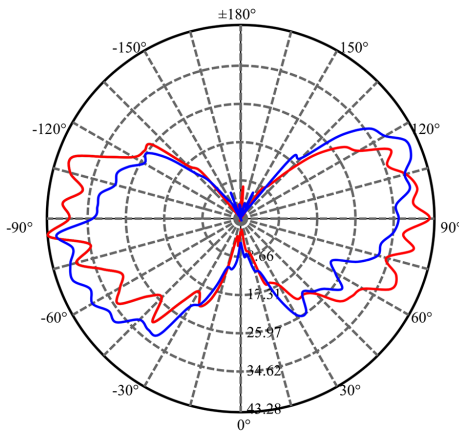

Light Distribution

Features

- Replacement for conventional decorative lamps
- Filament LED construction gives a unique traditional look and feel for decorative and ambient applications
- Produces rich and vibrant colors, >90CRI
- Rated for use in enclosed and open fixtures in dry and damp locations
- Longer lifespan compared to legacy equivalents minimizes replacement and maintenance costs
- Title 20 Compliant, ENERGY STAR Compliant, UL Listed
- Smooth uniform dimming down to 10% (check dimmer compatibility list)

Ordering Matrix

Family	Wattage	Base Type	CRI/Color Temp	Type	Finish
BA11	3	E26	927	F	C
	3 = 3W 5 = 5W	E12 = E12 E26 = E26	927 = 2700K	F = Filament	C = Clear F = Frosted