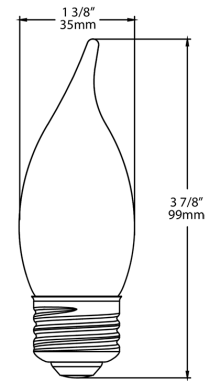

Project:	Type:
Prepared By:	Date:

Technical Specifications

Performance

Product Type:
Decorative

Input Wattage:
3W

Wattage Equivalency:
40W Incandescent

Lumens:
300lm

Efficacy:
91lm/W

Compliance

ETL Qualified:
Yes

California Energy Commission (CEC) Status:

Lawful for Sales in California

Case and Pallet Dimensions

	QTY	LENGTH (in)	WIDTH (in)	HEIGHT (in)
CASE	12	6.5	4.9	5
PALLET	3180	38.4	46.3	37.2

Dimension

Light Distribution

Features

- Replacement for conventional decorative lamps
- Filament LED construction gives a unique traditional look and feel for decorative and ambient applications
- Produces rich and vibrant colors, >90CRI
- Rated for use in enclosed and open fixtures in dry and damp locations
- Longer lifespan compared to legacy equivalents minimizes replacement and maintenance costs
- Title 20 Compliant, ENERGY STAR Compliant, UL Listed
- Smooth uniform dimming down to 10% (check dimmer compatibility list)