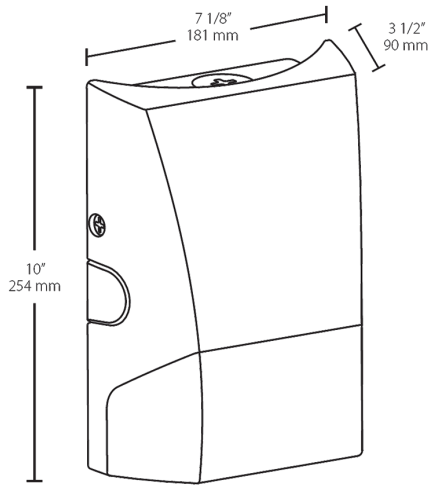

#### Mounting:

Heavy duty, die-cast junction box with four (4) conduit entries (one top, two side, one back)

## Dimensions