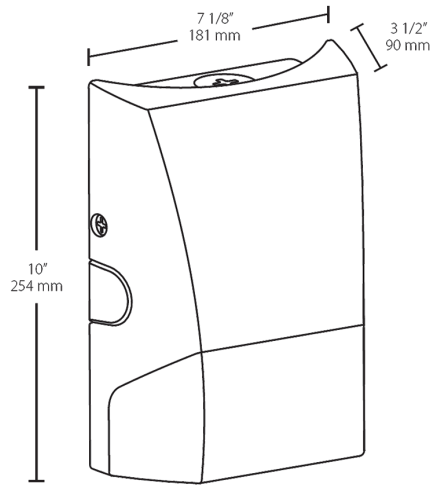

#### Mounting:

Heavy duty, die-cast junction box with four (4) conduit entries (one top, two side, one back)

## Dimensions