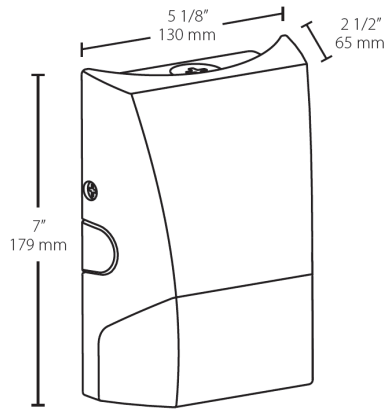

Dimensions

Features

- Economical
- Traditional non-cutoff design
- 60,000-hour LED lifespan
- 5-Year, limited warranty

Ordering Matrix

Family	Lumen Package/Wattage	CCT/CRI	Finish	Options
BRISK	S17L	730	W	
	S11L = 1100lm / 9W S17L = 1700lm / 14W M32L = 3200lm / 22W M48L = 4800lm / 35W	Blank = 5000K Cool / 70 CRI 740 = 4000K Neutral / 70 CRI 730 = 3000K Warm / 70 CRI	Blank = Bronze W = White	Blank = No Option /PCU = 120-277V Photocell