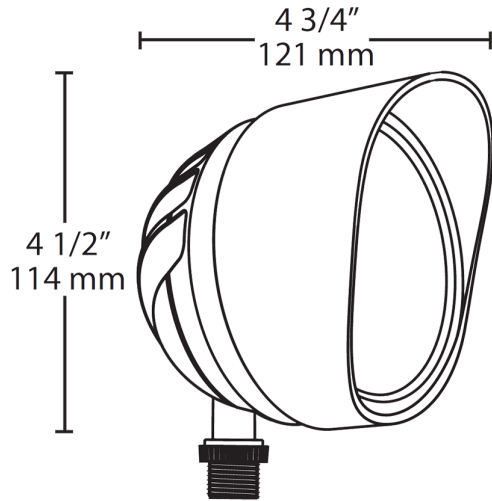

Technical Specifications (continued)

Power Factor:
99.1% at 120V

Dimensions

Features

- 12W LED equivalent to 75W BR30/halogen/wide flood
- Mount as an uplight or downlight on a RAB Mighty Post or junction box
- Microprismatic diffusion lens for smooth and even light distribution
- 100,000-hour LED Lifespan

Ordering Matrix

Family	Wattage	Color Temp	Finish	Other Options
BULLET	12	Y	B	
	12 = 12W	Blank = 5000K Cool N = 4000K Neutral Y = 3000K Warm	A = Bronze B = Black VG = Verde Green W = White	Blank = Standard