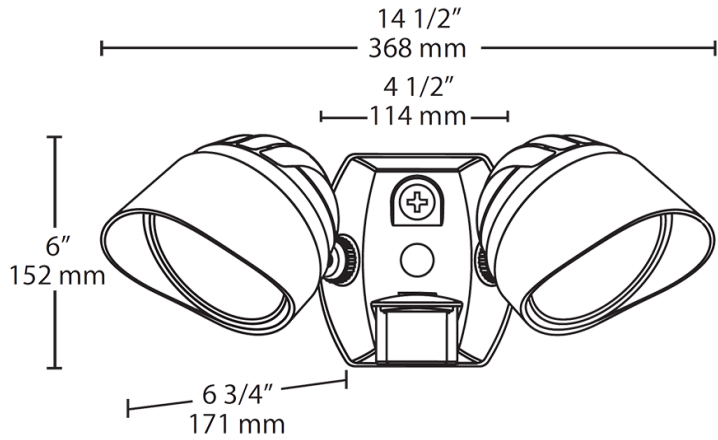

Dimensions

Features

- Two adjustable 12W LED floodlights
- Equivalent to 2x75W BR30/halogen/wide floods
- Microprismatic diffusion lens optimizes light output without glare
- 100,000-hour LED Lifespan

Ordering Matrix

Family	Wattage	Color Temp	Finish	Other Options
BULLET	2X12	N	VG	
	2X12 = 24W	Blank = 5000K Cool N = 4000K Neutral Y = 3000K Warm	A = Bronze B = Black VG = Verde Green W = White	Blank = Standard