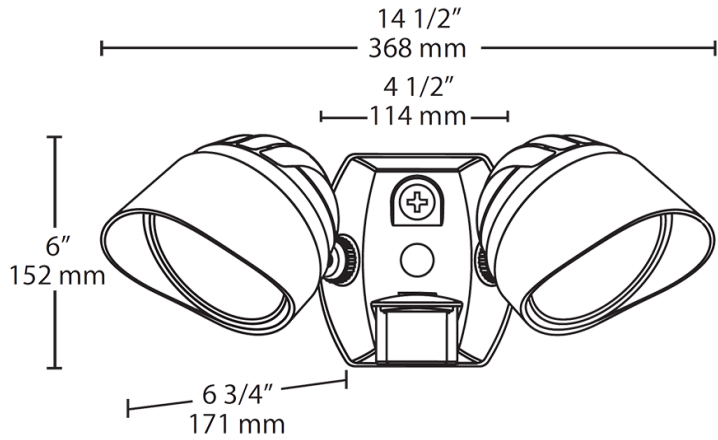

Green Technology:

Mercury and UV free. RoHS-compliant components.

Optical

NEMA Type:

NEMA Beam Spread 6H x 6V

Installation

Mounting:

Heavy-duty mounting arm with "O" ring seal and stainless steel screws

Electrical

Driver:

Innovative integrated driver technology with 120V TRIAC and ELV dimming

THD:

10.9% at 120V

Power Factor:

99.1% at 120V

Dimensions