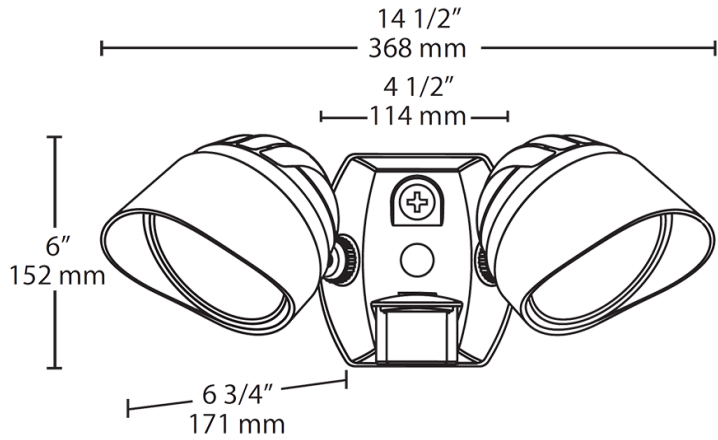

Green Technology:

Mercury and UV free. RoHS-compliant components.

Optical

NEMA Type:

NEMA Beam Spread 6H x 6V

Installation

Mounting:

Heavy-duty mounting arm with "O" ring seal and stainless steel screws

Electrical

Driver:

Innovative integrated driver technology with 120V TRIAC and ELV dimming

THD:

11.2% at 120V

Power Factor:

99.1% at 120V

Dimensions