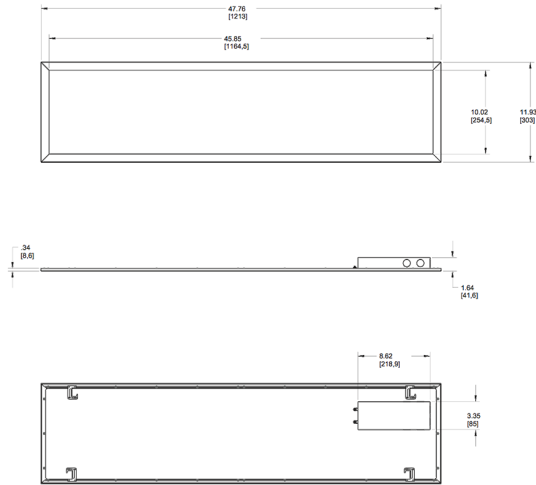

Dimensions

Features

- Perfect for shallow plenums
- Even and diffuse ambient illumination, ideal for spaces where glare-free lighting is required
- 0-10V dimmable driver, standard

Ordering Matrix

Family	Size	Wattage	Color Temp	Dimming (standard)	Control Options	Other Options
EZPAN	1X4	-	17	/D10		
	2X4 = 2' x 4'	17 = 17W	Blank = 5000K Cool	/D10 = 0-10V Dimming	Blank = No Sensor	Blank = None
	2X2 = 2' x 2'	30 = 30W	N = 4000K Neutral		/LC = Lightcloud	/E2 = Battery Backup
	1X4 = 1' x 4'	40 = 40W	YN = 3500K Warm Neutral			
		50 = 50W	Y = 3000K Warm			