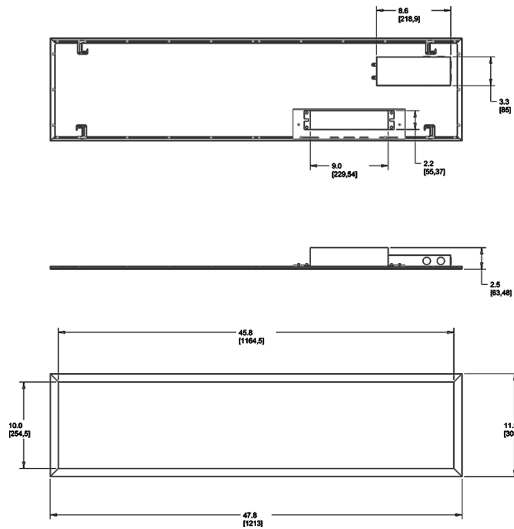

Dimensions

Features

- Perfect for shallow plenums
- Even and diffuse ambient illumination, ideal for spaces where glare-free lighting is required
- 0-10V dimmable driver, standard

Ordering Matrix

Family	Size	Wattage	Color Temp	Dimming (standard)	Control Options	Other Options
EZPAN	1X4	17		/D10		/E2
	2X4 = 2' x 4'	17 = 17W	Blank = 5000K Cool	/D10 = 0-10V Dimming	Blank = No Sensor	Blank = None
	2X2 = 2' x 2'	30 = 30W	N = 4000K Neutral		/LC = Lightcloud	/E2 = Battery Backup
	1X4 = 1' x 4'	40 = 40W	YN = 3500K Warm Neutral			
		50 = 50W	Y = 3000K Warm			